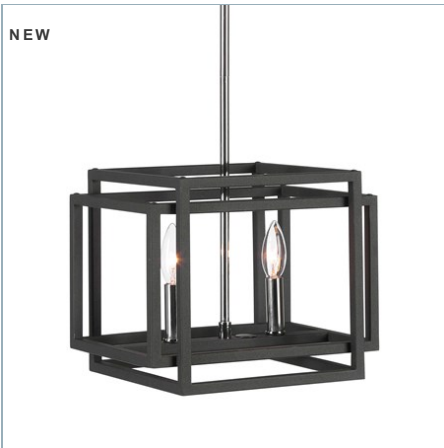

UTTERMOST

New

QUADRANGLE, 4 LT PENDANT

ITEM #21528

Clean rectangles in sanded Black texture finish with polished nickel accents complete this 4 Lt pendant. With 4-60 watt max candelabra sockets. Supplied with 15' wire, 6-12" stems, and 2-6" stems for adjustable installation.

Designer:

Dimensions:

Weight:

Ship Via:

UPC Number:

Assembly Instructions:

16 H X 20 W X 16 D (in)

19

Small Parcel

792977767139

[Click Here](#)

Complementary Items

NEW

QUADRANGLE, 6 LT CHANDELIER

21339 | 13 H X 44 W X 9 D (IN)

NEW

QUADRANGLE, 4 LT FLUSH MOUNT

22281 | 10 H X 14 W X 14 D (IN)

NEW

QUADRANGLE, 1 LT SCONCE

22535 | 14 H X 6 W X 4 D (IN)

NEW

QUADRANGLE, 2 LT MINI PENDANT

21529 | 10 H X 13 W X 10 D (IN)