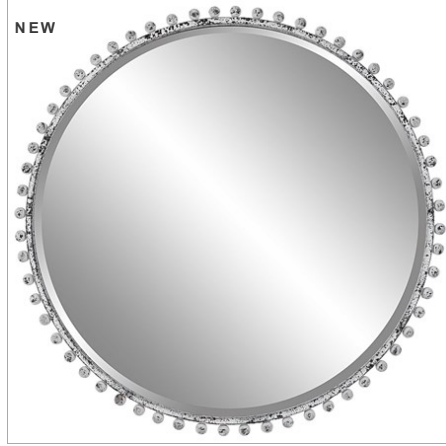

UTTERMOST

New

TAZA GOLD ROUND MIRROR

ITEM #09777

Petite iron spheres line the outer edge of this round frame, finished in a timeless gold leaf. Mirror features a generous 1 1/4" bevel.

Designer:

Dimensions:

32 W X 32 H X 1 D (in)

Weight:

37

Ship Via:

Small Parcel

UPC Number:

792977097779

Complementary Items

TAZA ROUND MIRROR

09691 | 32 W X 32 H X 1 D (IN)

TAZA ANTIQUE WHITE ROUND MIRROR

09770 | 32 W X 32 H X 1 D (IN)