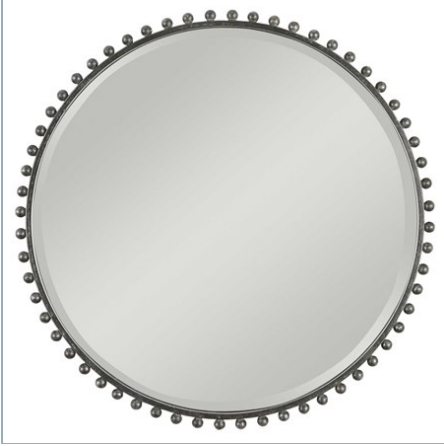

UTTERMOST

New

TAZA GOLD ROUND MIRROR

ITEM #09777

Petite iron spheres line the outer edge of this round frame, finished in a timeless gold leaf. Mirror features a generous 1 1/4" bevel.

Designer:

Dimensions:

32 W X 32 H X 1 D (in)

Weight:

37

Ship Via:

Small Parcel

UPC Number:

792977097779

Complementary Items

TAZA ROUND MIRROR

09691 | 32 W X 32 H X 1 D (IN)

TAZA ANTIQUE WHITE ROUND MIRROR

09770 | 32 W X 32 H X 1 D (IN)