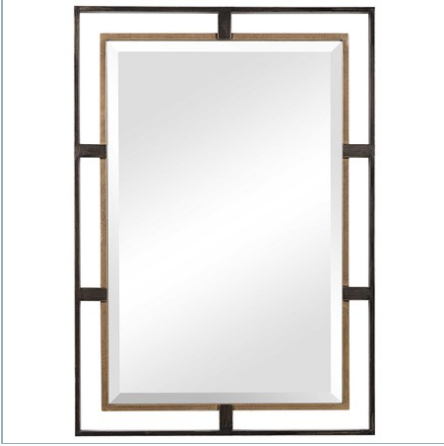

UTTERMOST

New

CARRIZO TALL MIRROR

ITEM #09776

This iron frame features a 3-dimensional design with an outer frame finished in distressed rustic bronze, accented by a lightly antiqued gold leaf inner frame. This mirror is complemented by a 1 1/4" bevel and may be hung horizontal or vertical.

Designer:

Dimensions:

32 W X 82 H X 1 D (in)

Weight:

65

Ship Via:

Motor Freight

UPC Number:

792977097762

Complementary Items

CARRIZO RECTANGLE MIRROR

09711 | 22 W X 32 H X 1 D (IN)

CARRIZO ROUND MIRROR

09332 | 36 W X 36 H X 1 D (IN)