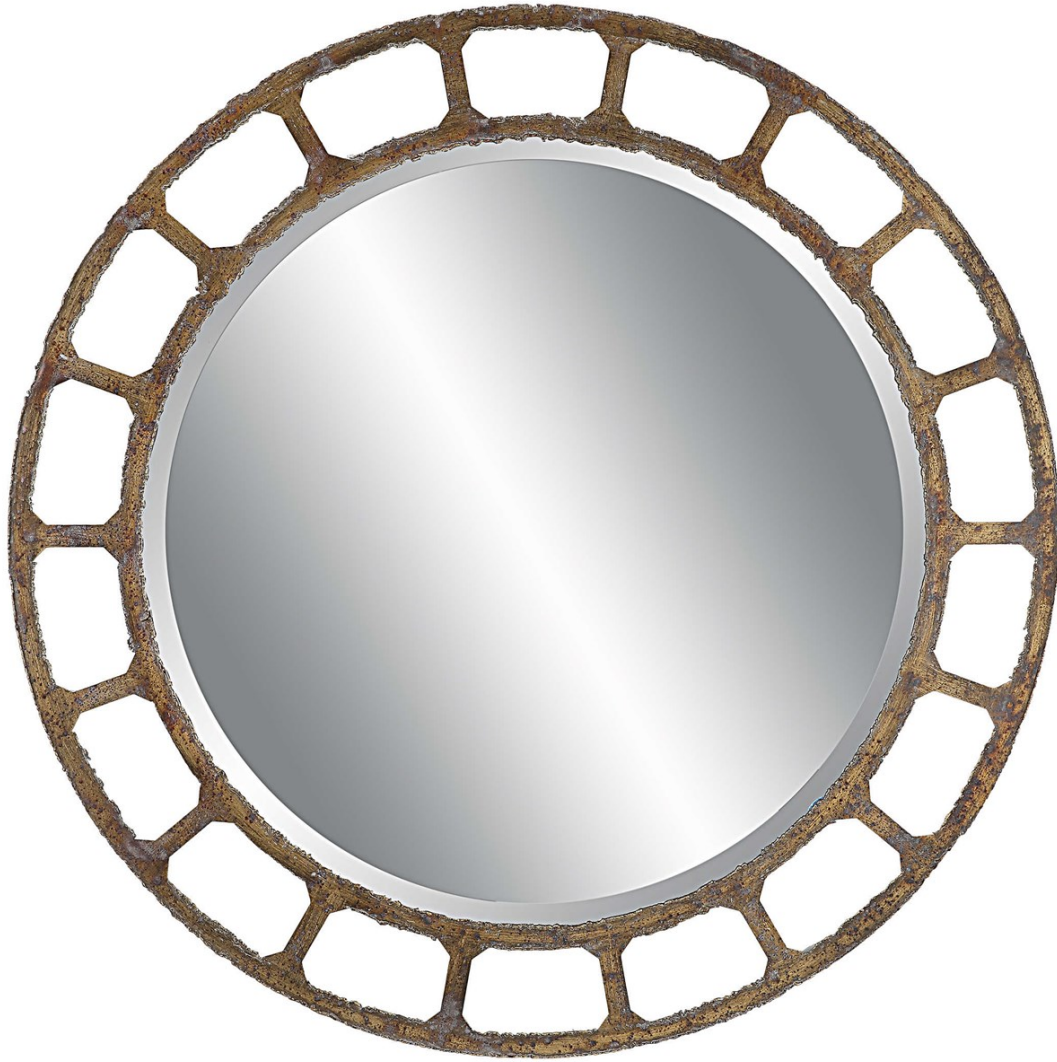

UTTERMOST

New

DARBY ROUND MIRROR

ITEM #09759

Inspired by hand forged industrial styling, this round mirror displays a solid iron frame with welded bead edges, finished in an aged golden bronze with heavy burnished distressing. Mirror features a generous 1 1/4" bevel.

Designer:

Dimensions:

40 W X 40 H X 1 D (in)

Weight:

29

Ship Via:

Motor Freight

UPC Number:

792977097595