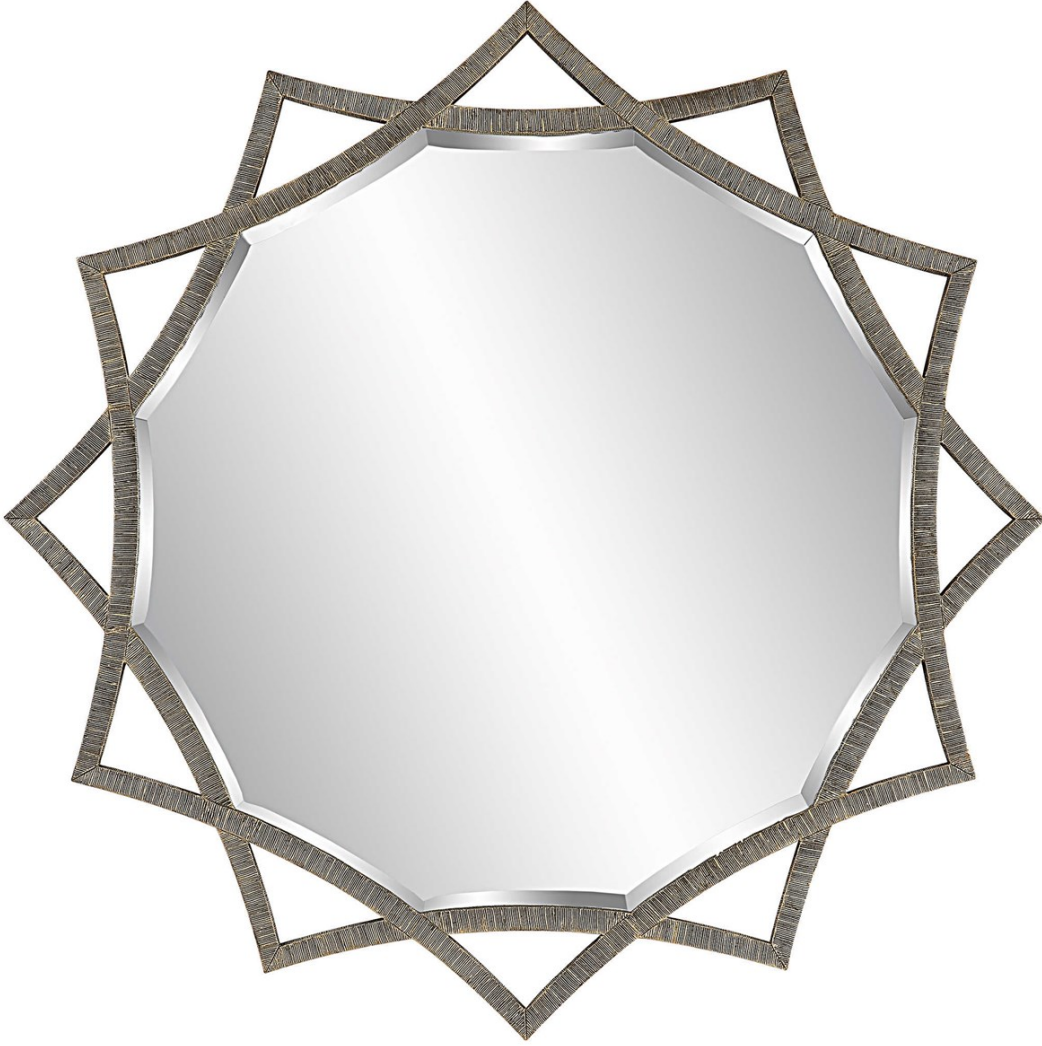

UTTERMOST

New

ABANU STAR MIRROR

ITEM #09758

This mirror features an antique gold finished frame with organic ribbed texture, adding a subtle tribal feel. Mirror is completed by a 1" bevel.

Designer:

Dimensions:

44 W X 44 H X 1 D (in)

Weight:

39

Ship Via:

Motor Freight

UPC Number:

792977097588