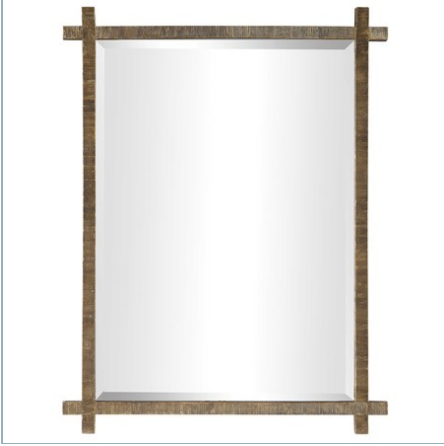

## ABANU STAR MIRROR

ITEM #09758

This mirror features an antique gold finished frame with organic ribbed texture, adding a subtle tribal feel. Mirror is completed by a 1" bevel.

**Designer:**

**Dimensions:**

## Complementary Items

**ABANU MIRROR**

09548 | 30 W X 40 H X 1 D (IN)

**RELIC ROUND MIRROR**

09647 | 36 W X 36 H X 1 D (IN)