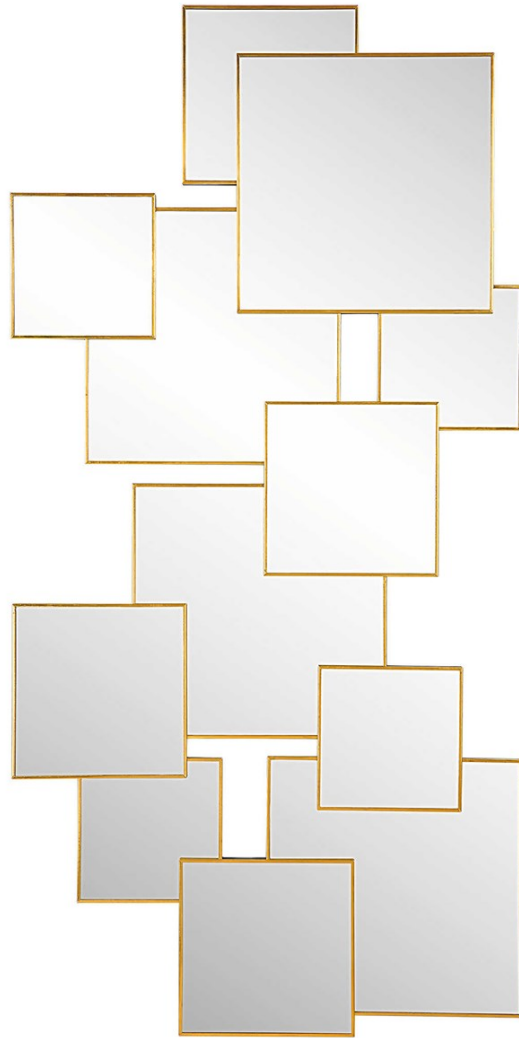

UTTERMOST

New

SOREN SQUARES MIRROR

ITEM #09744

Encased in copper channeling with satin black edges, this mirror features overlapping squares that create a modern yet elegant feel. May be hung horizontal or vertical.

Designer:

Dimensions:

Weight:

Ship Via:

UPC Number:

60 W X 30 H X 1 D (in)

37

Motor Freight