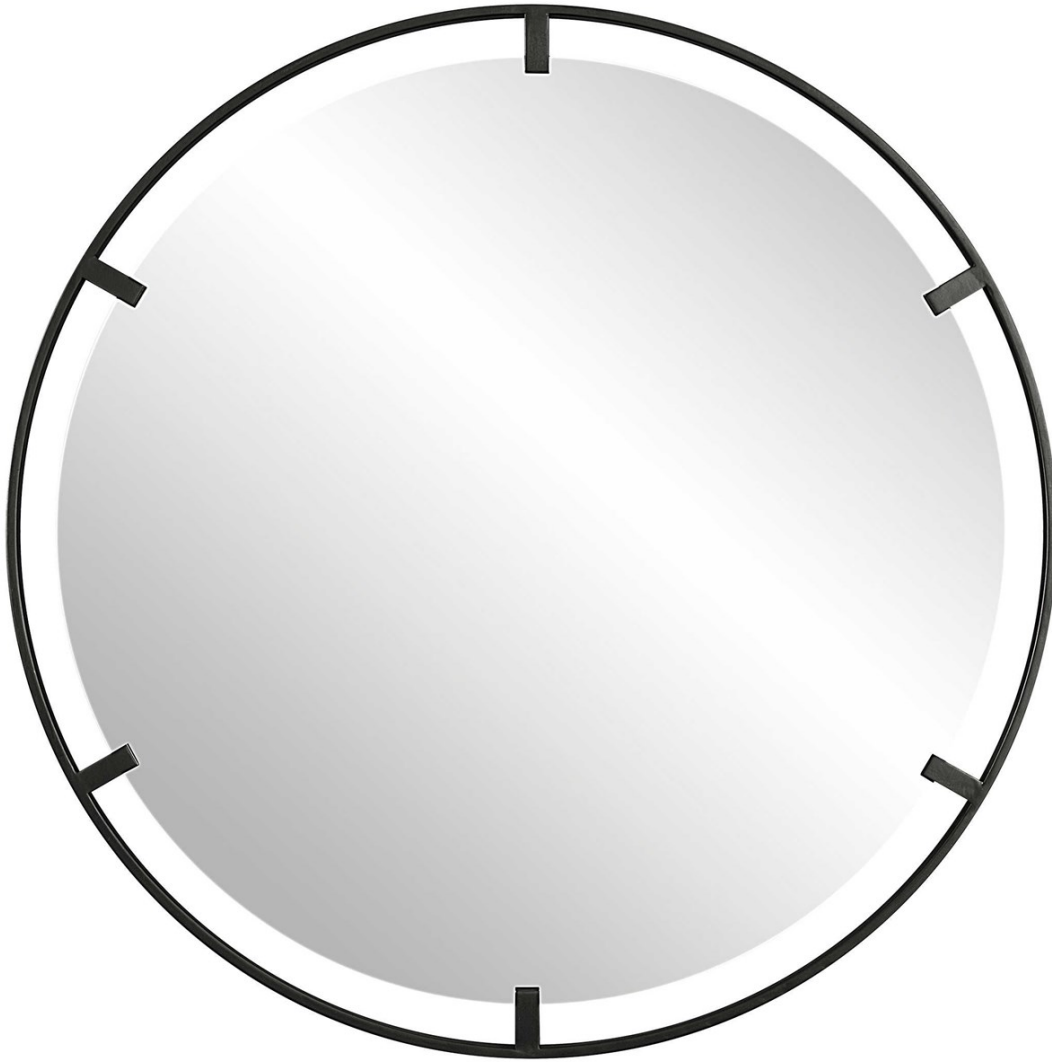

UTTERMOST

New

CASHEL ROUND MIRROR

ITEM #09734

Refined iron frame finished in a sleek satin black, embracing a floating polished edged mirror.

Designer:

Dimensions:

34 W X 34 H X 1 D (in)

Weight:

28

Ship Via:

Small Parcel

UPC Number:

792977097342