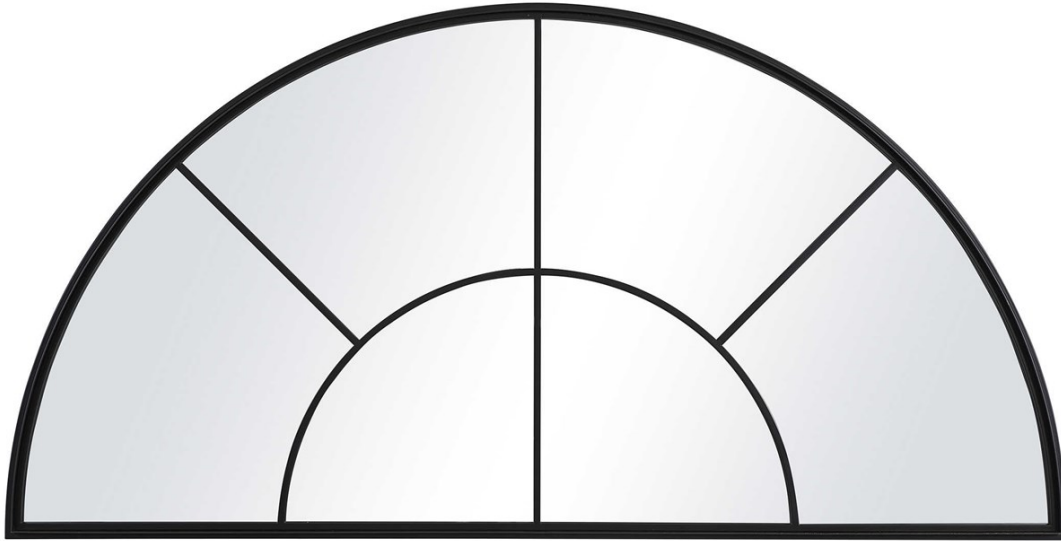

UTTERMOST

New

ROUSSEAU ARCH MIRROR

ITEM #09733

Inspired by old warehouse windows, this arch mirror showcases a heavy curved iron frame with deep channels finished in wrought-iron black.

Designer:

Dimensions:

60 W X 30 H X 1 D (in)

Weight:

44

Ship Via:

Motor Freight

UPC Number:

792977097335