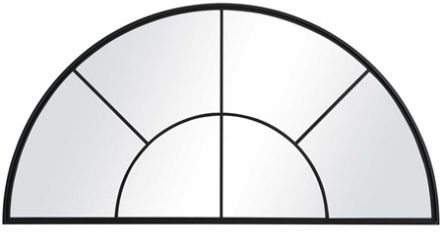

UTTERMOST

New

ROUSSEAU MIRROR

ITEM #09732

Inspired by old warehouse windows, this mirror showcases a heavy iron frame with deep channels finished in wrought-iron black. May be hung horizontal or vertical.

Designer:

Dimensions:

Weight:

Ship Via:

UPC Number:

30 W X 60 H X 1 D (in)

53

Motor Freight

792977097328

Complementary Items

NEW

ROUSSEAU ARCH MIRROR

09733 | 60 W X 30 H X 1 D (IN)