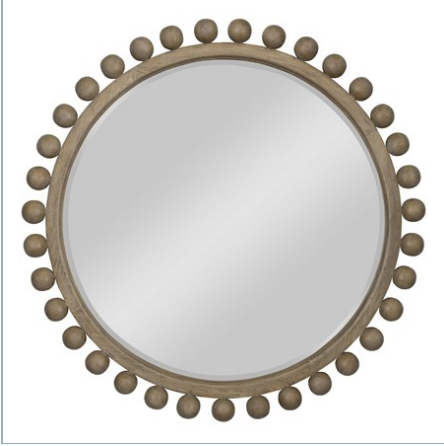

UTTERMOST

New

TAZA ROUND MIRROR

ITEM #09691

Petite iron spheres line the outer edge of this round frame, finished in a distressed black with silver highlights and a light gray glaze. Mirror features a generous 1 1/4" bevel.

Designer:

Dimensions:

32 W X 32 H X 1 D (in)

Weight:

36

Ship Via:

Small Parcel

UPC Number:

792977096918

Complementary Items

BRIANZA ROUND MIRROR

R08151 | 50 W X 50 H X 3 D (IN)