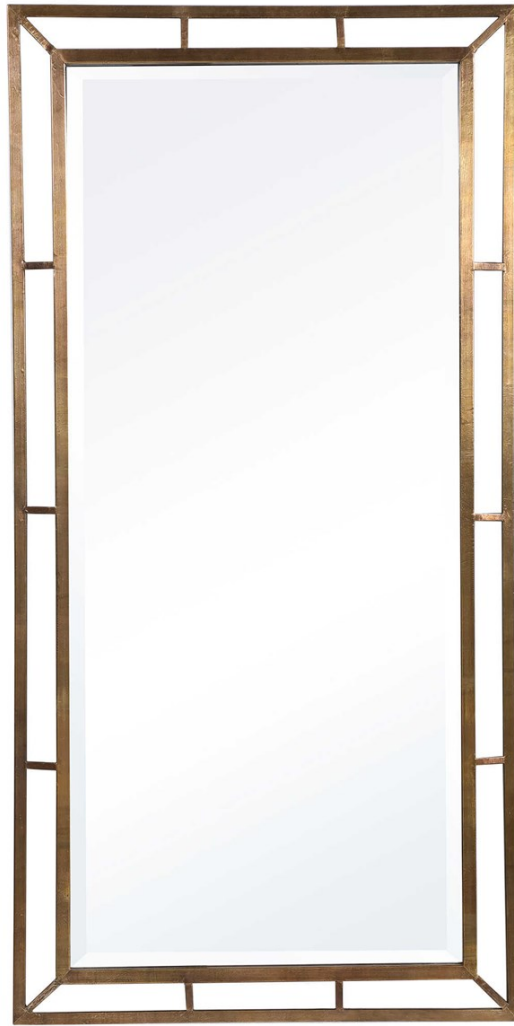

UTTERMOST

New

FARROW MIRROR

ITEM #09675

Simple in design yet refined in style, this mirror is accented by a solid iron frame dressed in a copper cladding. The 3-dimensional frame brings additional interest to the design and is complimented by a generous 1 1/4" bevel. May be hung horizontal or vertical.

Designer:

Dimensions:

28 W X 56 H X 2 D (in)

Weight:

40

Ship Via:

Motor Freight

UPC Number: