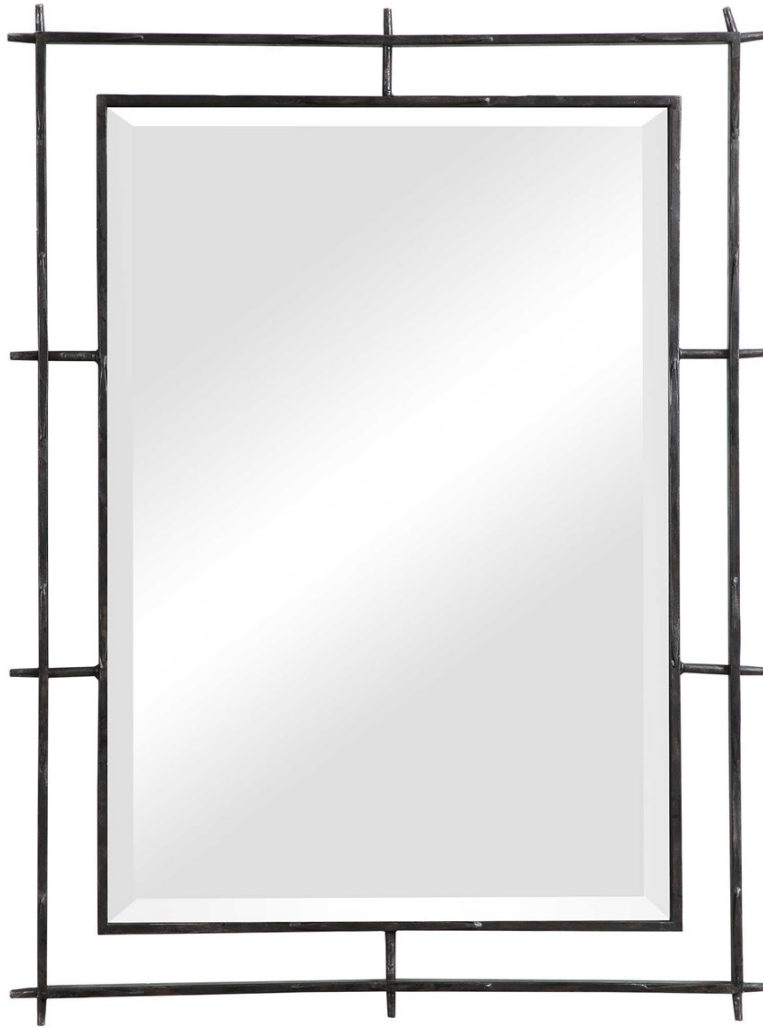

UTTERMOST

New

IRONWORKS MIRROR

ITEM #09674

A nod to traditional industrial style, this mirror features a handcrafted solid iron frame finished in a noticeably distressed deep ebony finish. The piece has a generous 1 1/4" bevel and may be hung horizontal or vertical.

Designer:

Dimensions:

38 W X 40 H X 1 D (in)

Weight:

25

Ship Via:

Motor Freight

UPC Number: