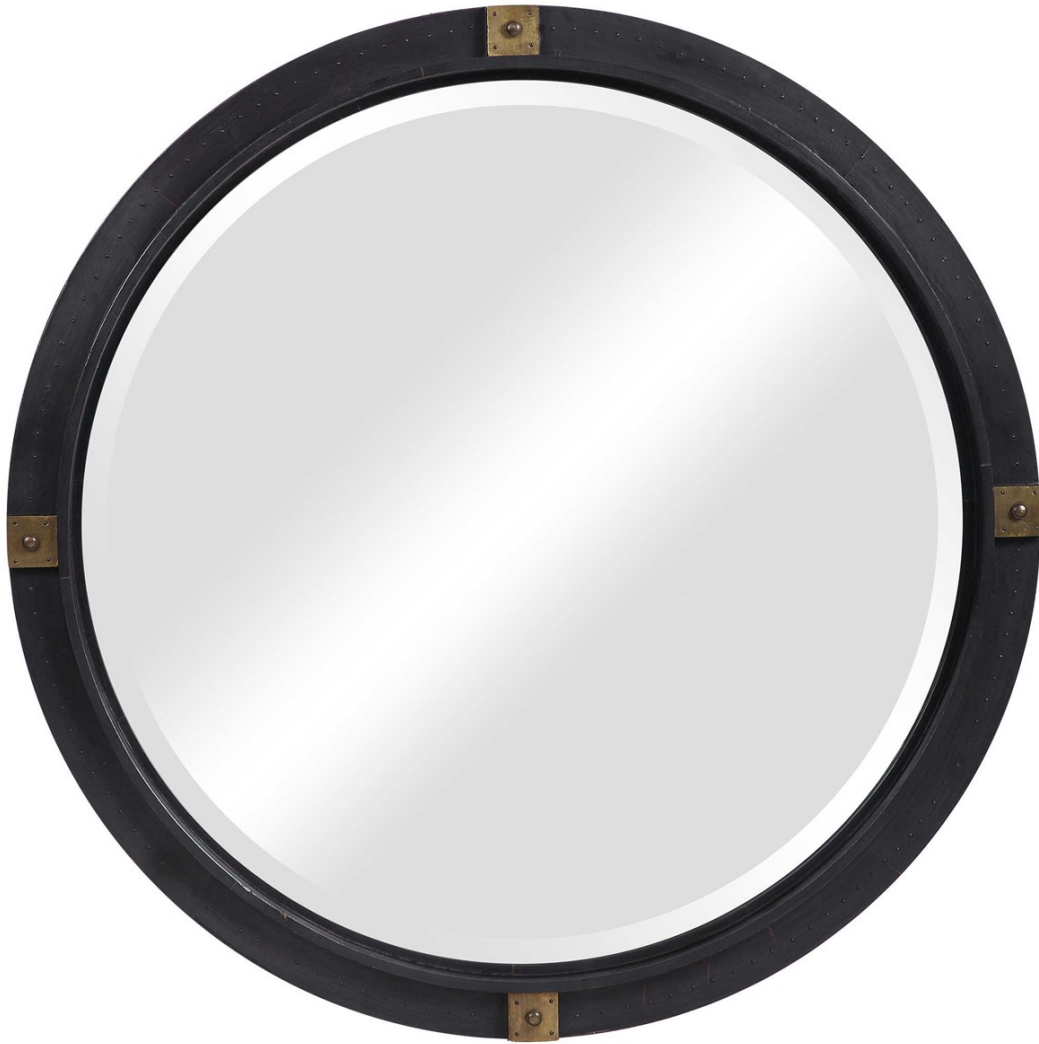

UTTERMOST

New

TULL ROUND MIRROR

ITEM #09635

Heavily influenced by industrial style, this round mirror features a dark bronze copper sheet frame with nail head accents and antique brass rivet details. Mirror has a generous 1 1/4" bevel.

Designer:

Dimensions:

Weight:

Ship Via:

UPC Number:

36 W X 36 H X 3 D (in)

29

Motor Freight