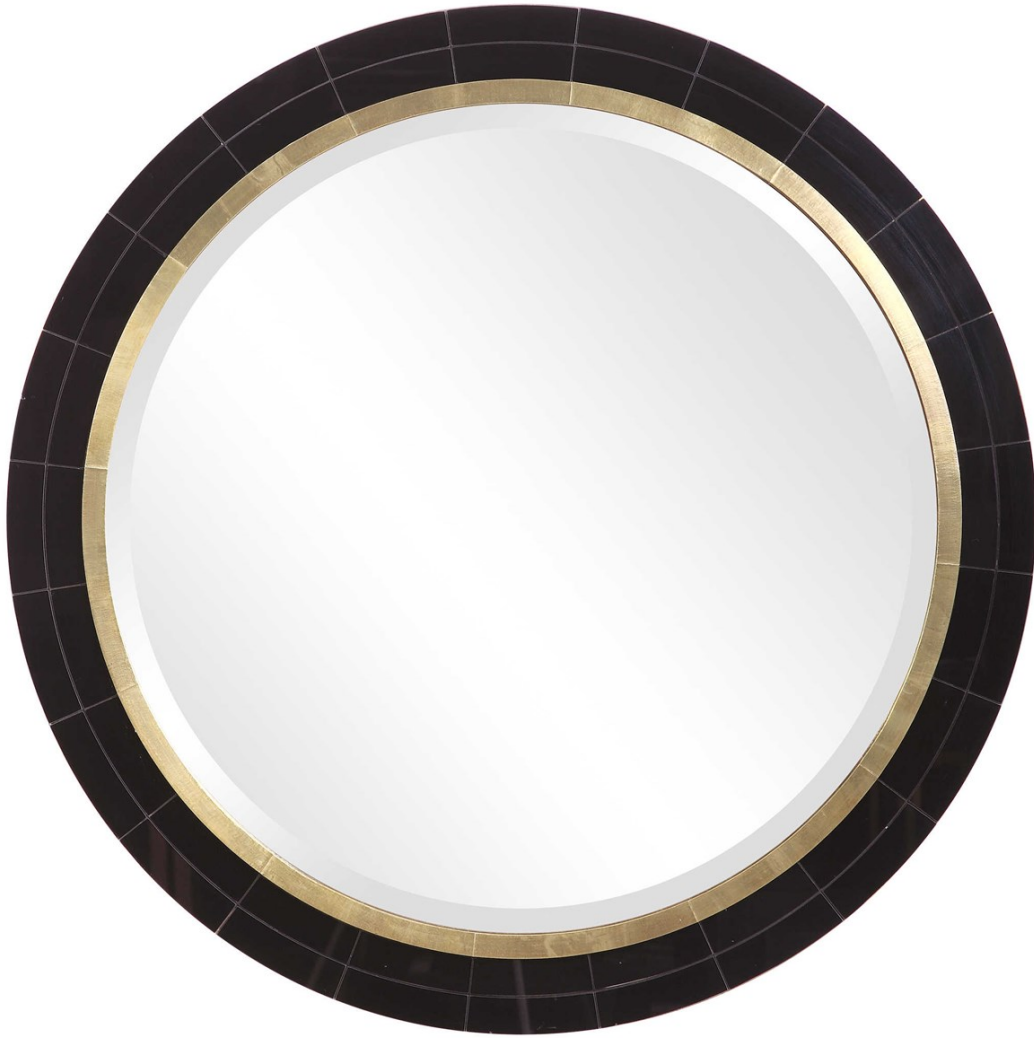

UTTERMOST

New

NAYLA ROUND MIRROR

ITEM #09633

This round mirror features a black mirrored tile frame and is clad in an antique brass finished metal sheeting. The piece has a generous 1 1/4" bevel.

Designer:

Dimensions:

Weight:

Ship Via:

UPC Number:

36 W X 36 H X 3 D (in)

29

Motor Freight

792977096338