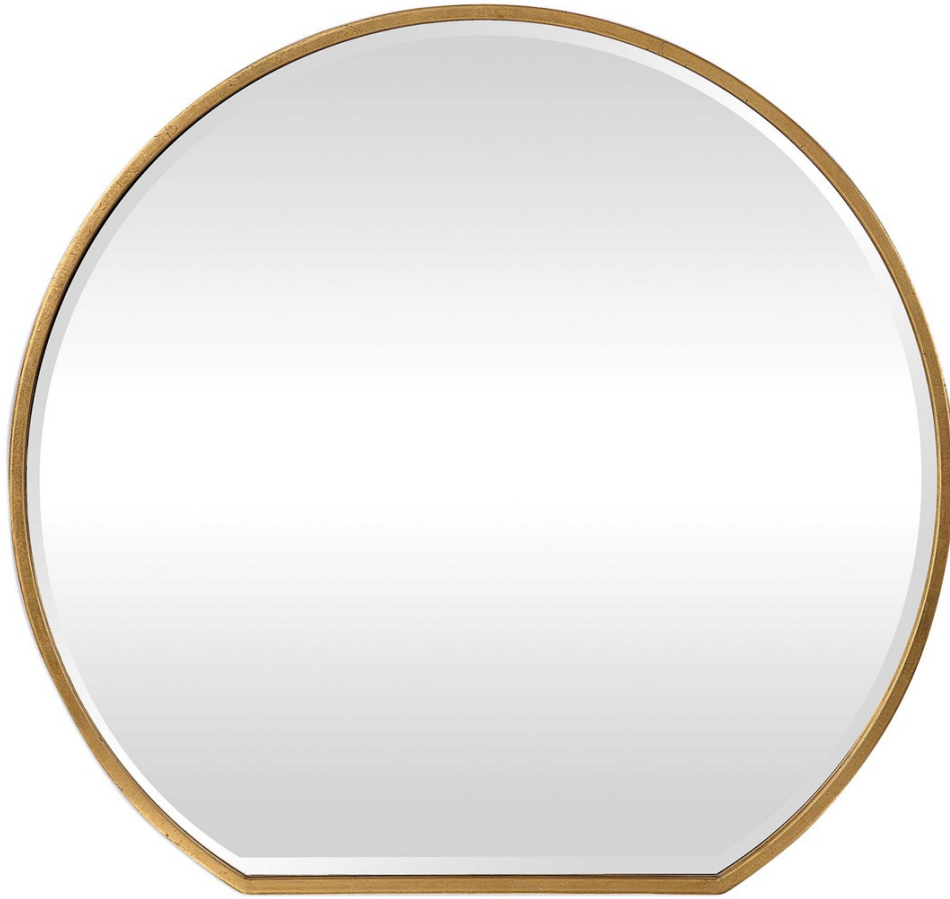

UTTERMOST

CABELL MIRROR

ITEM #09446

This unique iron frame features a delicate profile with ample depth, hand finished in a metallic gold leaf. Mirror features a generous 1 1/4" bevel.

| | |
|--------------------|------------------------|
| Designer: | David Frisch |
| Dimensions: | 42 W X 39 H X 2 D (in) |
| Weight: | 44 |
| Ship Via: | Motor Freight |
| UPC Number: | 792977094464 |

Complementary Items

ALAYNA CONSOLE TABLE

#24640 | 48 W X 33 H X 10 D (IN)