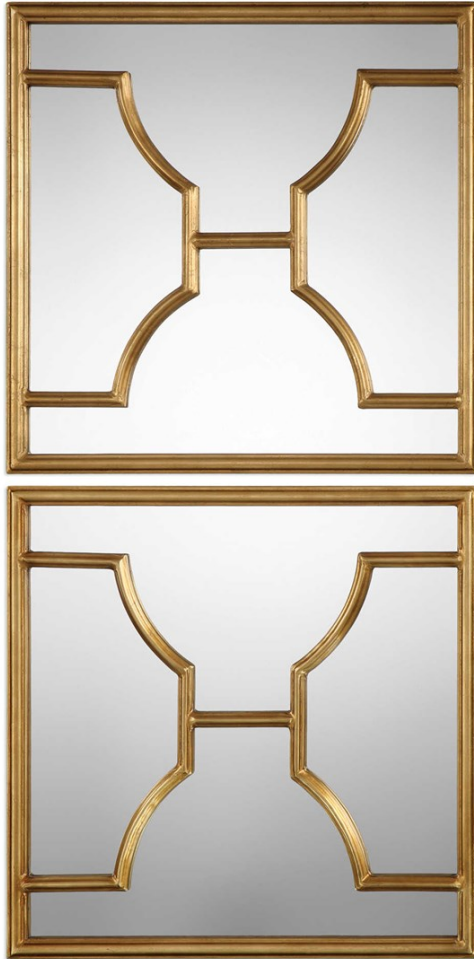

## MISA SQUARE MIRRORS, S/2

ITEM #09268

Forged iron with sharp beveled edges, finished in a lightly antiqued gold leaf.

<b>Designer:</b>	Jim Parsons
<b>Dimensions:</b>	24 W X 24 H X 1 D (in)
<b>Weight:</b>	31
<b>Ship Via:</b>	Small Parcel
<b>UPC Number:</b>	792977092682