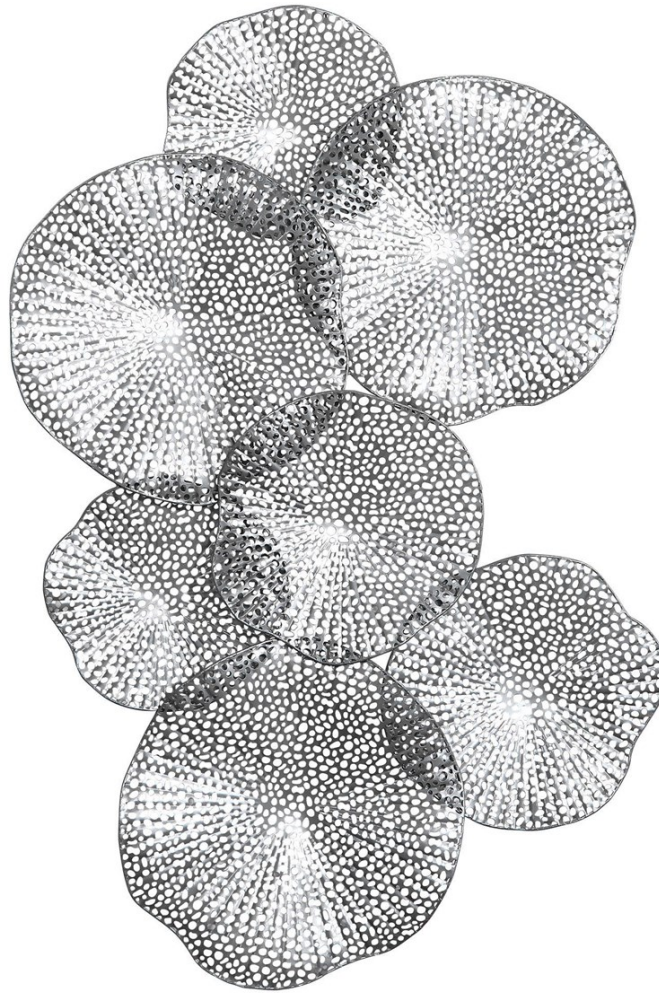

UTTERMOST

New

RIPLEY METAL WALL ART, PEWTER

ITEM #04210

Resembling layered lotus leaves, this pierced metal wall art is finished in a metallic pewter. May hang horizontal or vertical.

Designer:	Jim Parsons
Dimensions:	47 W X 26 H X 4 D (in)
Weight:	12
Ship Via:	Small Parcel
UPC Number:	792977776643

Complementary Items

RIPLEY METAL WALL ART

04174 | 47 W X 26 H X 4 D (IN)