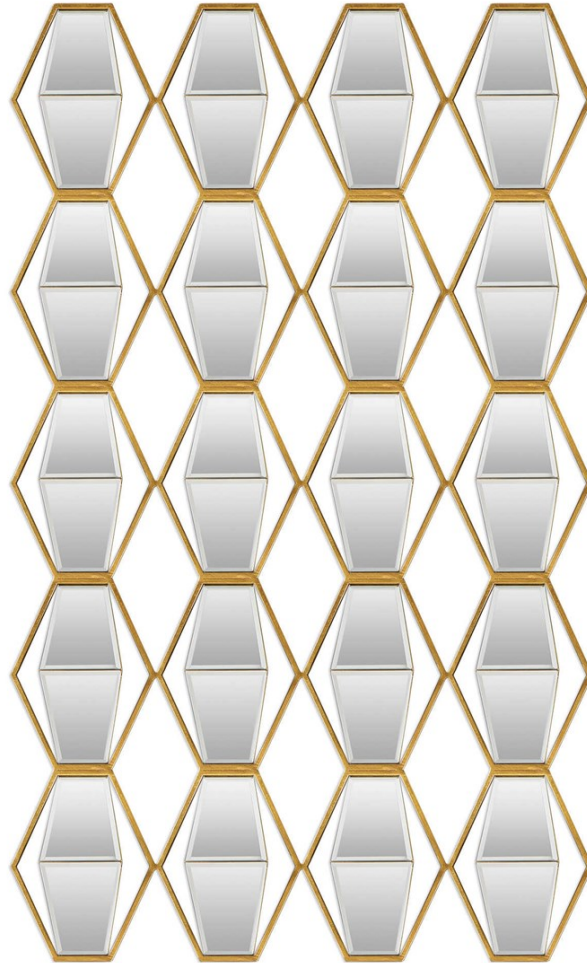

UTTERMOST

JILLIAN MIRRORED WALL DECOR

ITEM #04151

Petite iron frame finished in metallic gold leaf, featuring suspended beveled mirrors in a 3-dimensional angled profile. May be hung horizontal or vertical.

Designer:

Billy Moon

Dimensions:

32 W X 52 H X 2 D (in)

Weight:

37

Ship Via:

Motor Freight