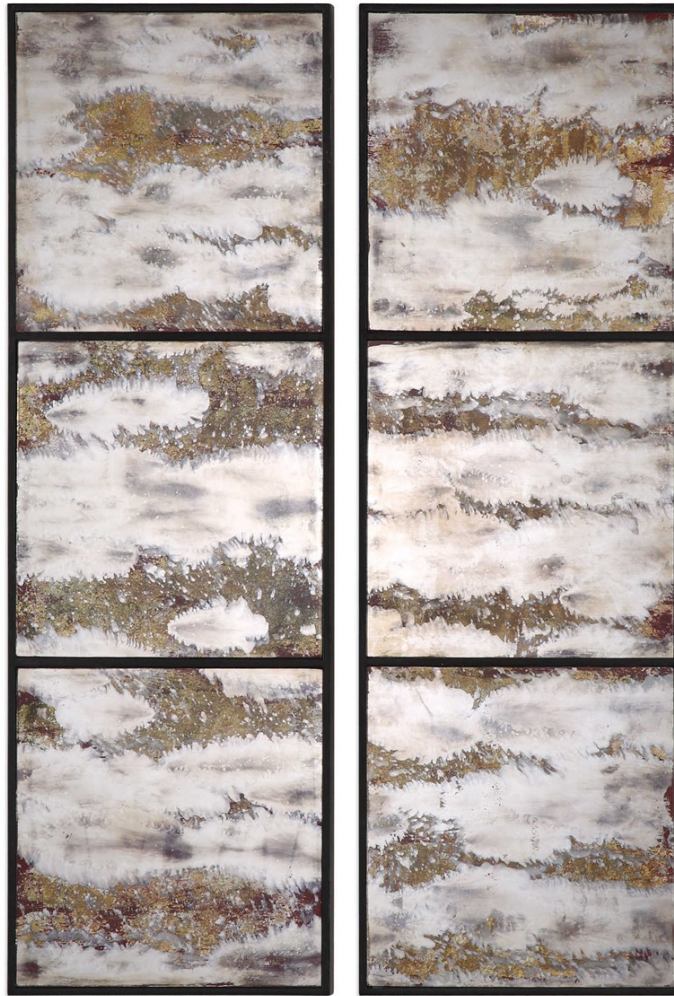

UTTERMOST

RAHILA MIRRORED WALL PANELS, S/2

ITEM #04099

Each panel features three mirrors with a heavily oxidized, antiqued mirror in deep earth tones. May be hung horizontal or vertical.

Designer:	Billy Moon
Dimensions:	14 W X 42 H X 1 D (in)
Weight:	29
Ship Via:	Small Parcel
UPC Number:	792977040997