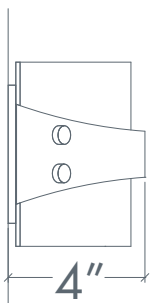

ULTRALIGHTS

16351

Base Specifications:

6" h x 13.5" w x 4" d

04: LED - 6W (Dimm with 0-10V dimm system - 750 Lumens at source)

Opal Acrylic Diffuser

ADA

Note:

Vertical mounting available

Standard Finishes:

BP, BK, BA, CB, CH, DI, EB, MB, NB, SP, SS, SB

Premium Finishes:

(up-charge may apply)

CR, ANI, BCP, RCU

Standard Diffusers:

OA

Premium Diffusers:

(up-charge may apply)

CO, FA, TS, WS, BB, MP, SG, SO, SR

Available Lamping options:

(up-charge may apply)

02: Wet Loc - LED - 13W (Std. Phase Dimm - 729 Lumens at source)

side

top

MADE IN USA

LED
●●●●●