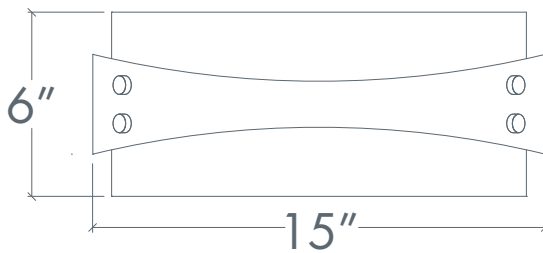

ULTRALIGHTS

16351

Base Specifications:

6" h x 13.5" w x 4" d

04: LED - 6W (Dimm with 0-10V dimm system - 750 Lumens at source)

Opal Acrylic Diffuser

ADA

Note:

Vertical mounting available

Standard Finishes:

BP, BK, BA, CB, CH, DI, EB, MB, NB, SP, SS, SB

Premium Finishes:

(up-charge may apply)

CR, ANI, BCP, RCU

Standard Diffusers:

OA

Premium Diffusers:

(up-charge may apply)

CO, FA, TS, WS, BB, MP, SG, SO, SR

Available Lamping options:

(up-charge may apply)

02: Wet Loc - LED - 13W (Std. Phase Dimm - 729 Lumens at source)

front

top

MADE IN USA

LED
●●●●●