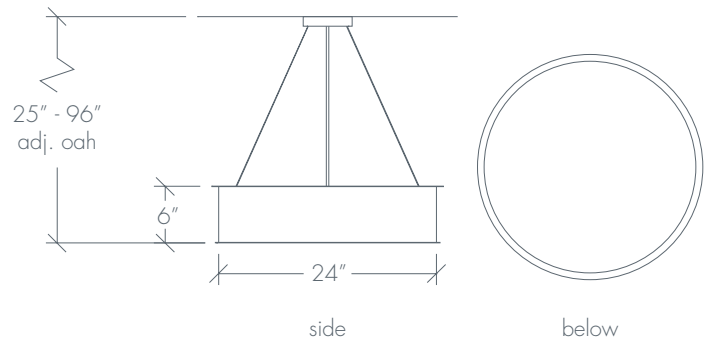

### Base Specifications:

24" dia x 6"h x 25" - 96" adj OAH  
 10: WRL - 4 x E26 - for LED retro 20W max ea  
 Retro Style Filament Bulb Recommended

- 03: Incan - 4 x E26 - 60W max ea
- 10: WRL - 4 x E26 - for LED Retro 20W max ea

- 03: 120V
- 10: 120V

Project Name

Specifier Name  
 Specifier Location

Quantity

CLARUS 14307

Shown in: Angles / Medieval Bronze