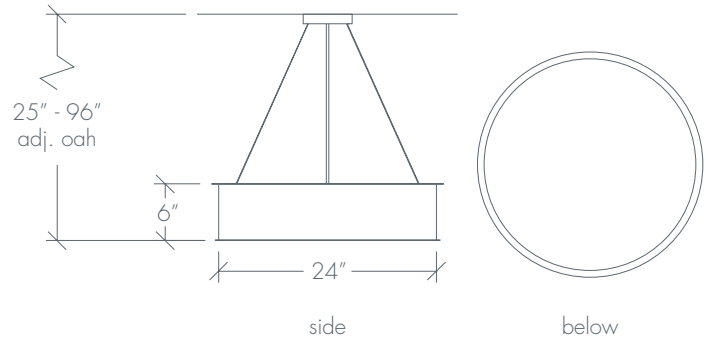

### Base Specifications:

24" dia x 6"h x 25" - 96" adj OAH  
 10: WRL - 4 x E26 - for LED retro 20W max ea  
 Retro Style Filament Bulb Recommended

### Note of Modifications

A1 - Angles

CL - Cloverleaf

RD - Round

SQ - Squares

- BA - Bronze Age
- BK - Black
- BP - Black Pearl
- CB - Cast Bronze
- CH - Chestnut
- CR - Chrome
- DI - Dark Iron
- EB - Empire Bronze
- MB - Medieval Bronze
- NB - New Brass
- SB - Smokey Brass
- SP - Satin Pewter
- SS - Smoked Silver

- 03: Incan - 4 x E26 - 60W max ea
- 10: WRL - 4 x E26 - for LED Retro 20W max ea

- 03: 120V
- 10: 120V

Project Name

Specifier Name  
 Specifier Location

Quantity

CLARUS 14307

Shown in: Angles / Medieval Bronze