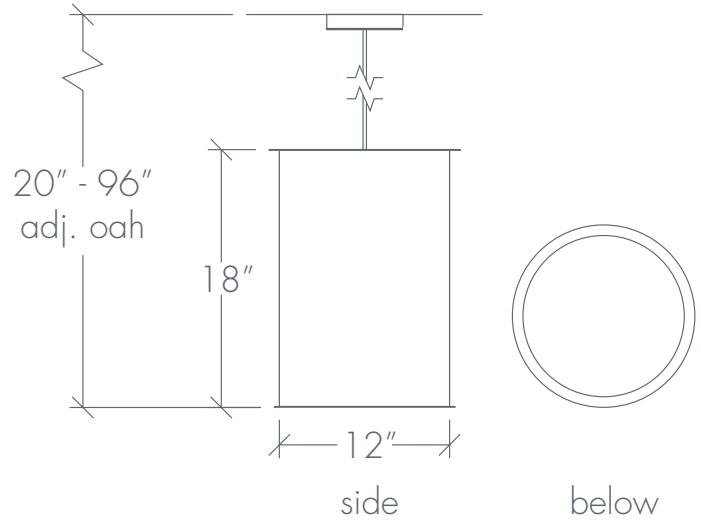

CLARUS 14301

Base Specifications:

12"dia x 18"h x 20" - 96"adj OAH
 10: WRL - 1 x E26 - for LED retro 20W max
 Retro Style Filament Bulb Recommended

Notes:

Stem or semi-flush mount available
 Shown in: Angles / Cast Bronze

14301	-		-		-		-	
MODEL		PERF		FINISH		LAMPING		VOLTAGE

Note of Modifications

A1 - Angles

CL - Cloverleaf

RD - Round

SQ - Squares

BA - Bronze Age
 BK - Black
 BP - Black Pearl
 CB - Cast Bronze
 CH - Chestnut
 CR - Chrome
 DI - Dark Iron
 EB - Empire Bronze
 MB - Medieval Bronze
 NB - New Brass
 SB - Smokey Brass
 SP - Satin Pewter
 SS - Smoked Silver

03: Incan - 1 x E26 - 60W max ea
 10: WRL - 1 x E26 - for LED Retro
 20W max ea

03: 120V
 10: 120V

Project Name

Specifier Name
 Specifier Location

Quantity

CLARUS 14301

Shown in: Cloverleaf / Black

CLARUS 14301