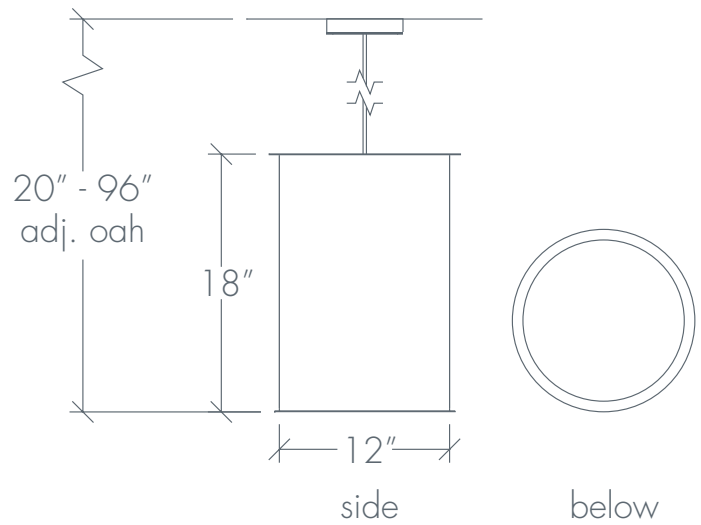

CLARUS 14301

Base Specifications:

12"dia x 18"h x 20" - 96"adj OAH
 10: WRL - 1 x E26 - for LED retro 20W max
 Retro Style Filament Bulb Recommended

Notes:

Stem or semi-flush mount available
 Shown in: Angles / Cast Bronze

03: Incan - 1 x E26 - 60W max ea
 10: WRL - 1 x E26 - for LED Retro
 20W max ea

03: 120V
 10: 120V

Project Name

Specifier Name
 Specifier Location

Quantity

CLARUS 14301

Shown in: Cloverleaf / Black

CLARUS 14301