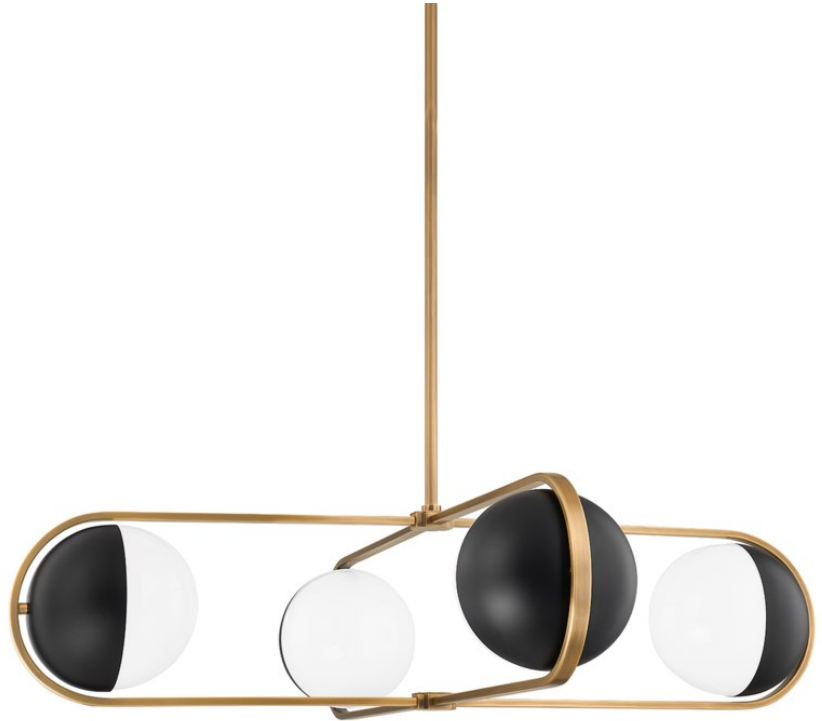

WILLARD

F9942-PBR/SBK

Capped opal glossy globes are suspended within elongated metallic bands for a look that is balanced and beautiful. The Patina Brass and Soft Black finishes work together to give the fixture an earthy, moody vibe. The clean lines and unique design bring a glamorous modern styling to any ceiling.

FINISHES

PATINA BRASS (PBR)

DIMENSIONS

Height 9.75"

Width 41.50"

Minimum Height 16.75"

Maximum Height 58.75"

Canopy/Backplate 6.00"

Hanging Type 6 2-12 18

Weight 41.50lb

GLASS/SHADES

Material GLASS

Attachment

Color OPAL

LAMPING

Bulb 1

Bulb Included No

Socket Type E26 Medium Base

Bulb 1 4 - 60 Watt Max 120

SHIPPING

Carton 1 " x " x "

Carton 1 Weight lb

Shipping Method UPS