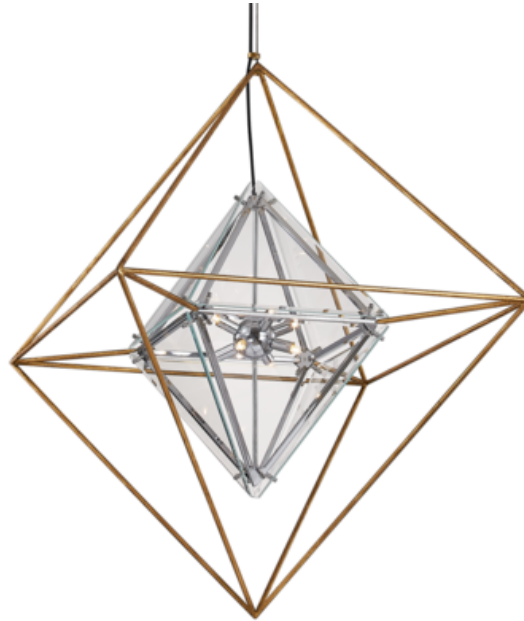

Epic

Product ID **F7147**

TROY LIGHTING

Est. 1963

DIMENSIONAL INFORMATION

Height	42.00"
ADA Compliant	No
Hanging Type	CABLE -
Canopy/Backplate	6.00" D
Width	30.00"
Shade 1 Top W/Dia	13.75"
Minimum Height	48.00"
Maximum Height	156.00"
Weight	50.00lb.

SHADE INFORMATION

Shade Top	13.75"
Shade Height	14.25"
Shade Material	Glass
Shade Color	Clear

SHIPPING INFORMATION

Carton 1	33.00" x 33.00" x 49.00"
Carton 1 Weight	41.00lb.
Shipping Method	Truck Only

LAMPING INFORMATION

Bulb 1

(8) 40 Watt Max 120

Bulb Included	Yes
Socket Type	G9 Wedgebase
	Xenon
UL Rating	DRY
Plug In	No

AVAILABLE FINISHES

Gold Leaf

JOB/LOCATION

QUANTITY

NOTES