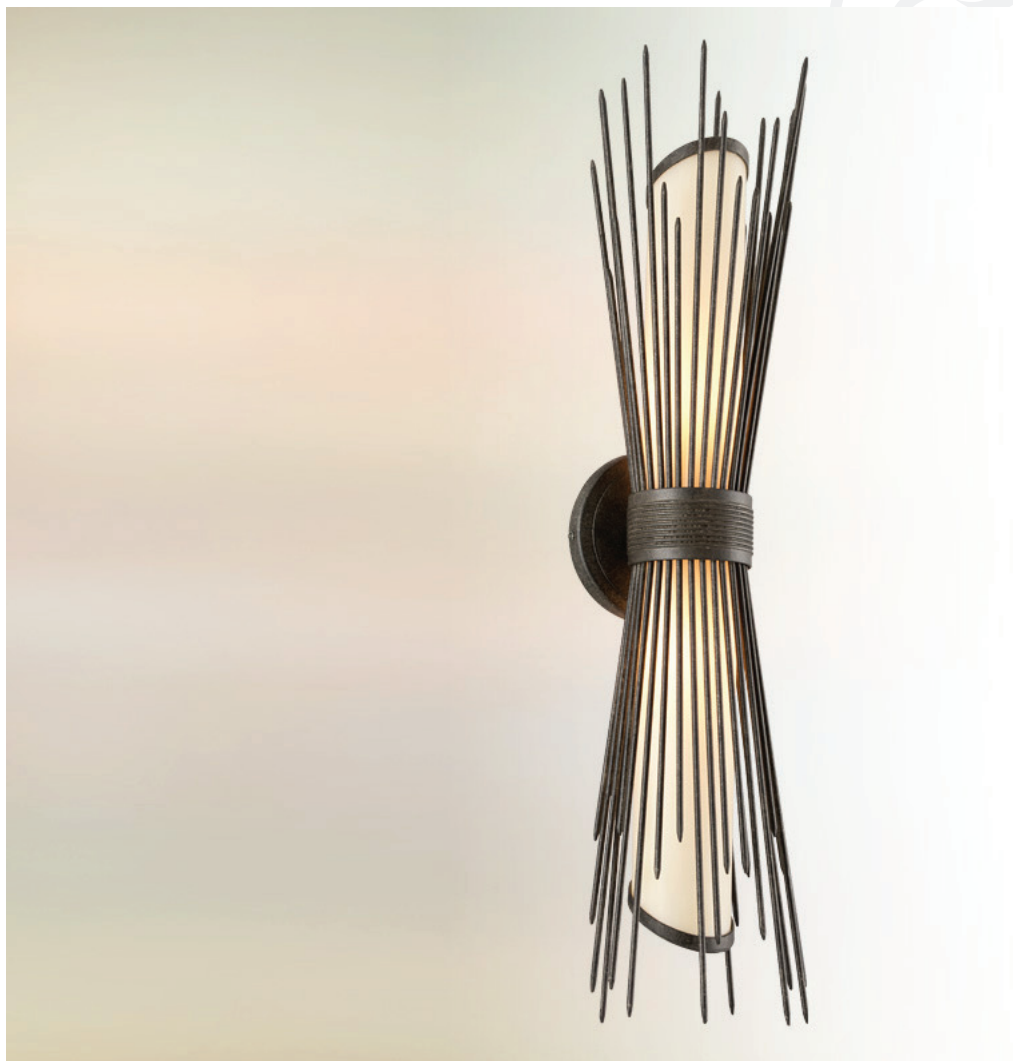

BLINK OUTDOOR

B4273

EXTERIOR WALL SCONCE

Hand-Crafted Aluminum

French Iron Finish

Provence Glass

8"W 30"H 6.25"P 15"TCD

Back Plate: 5.5"W 0.75"D