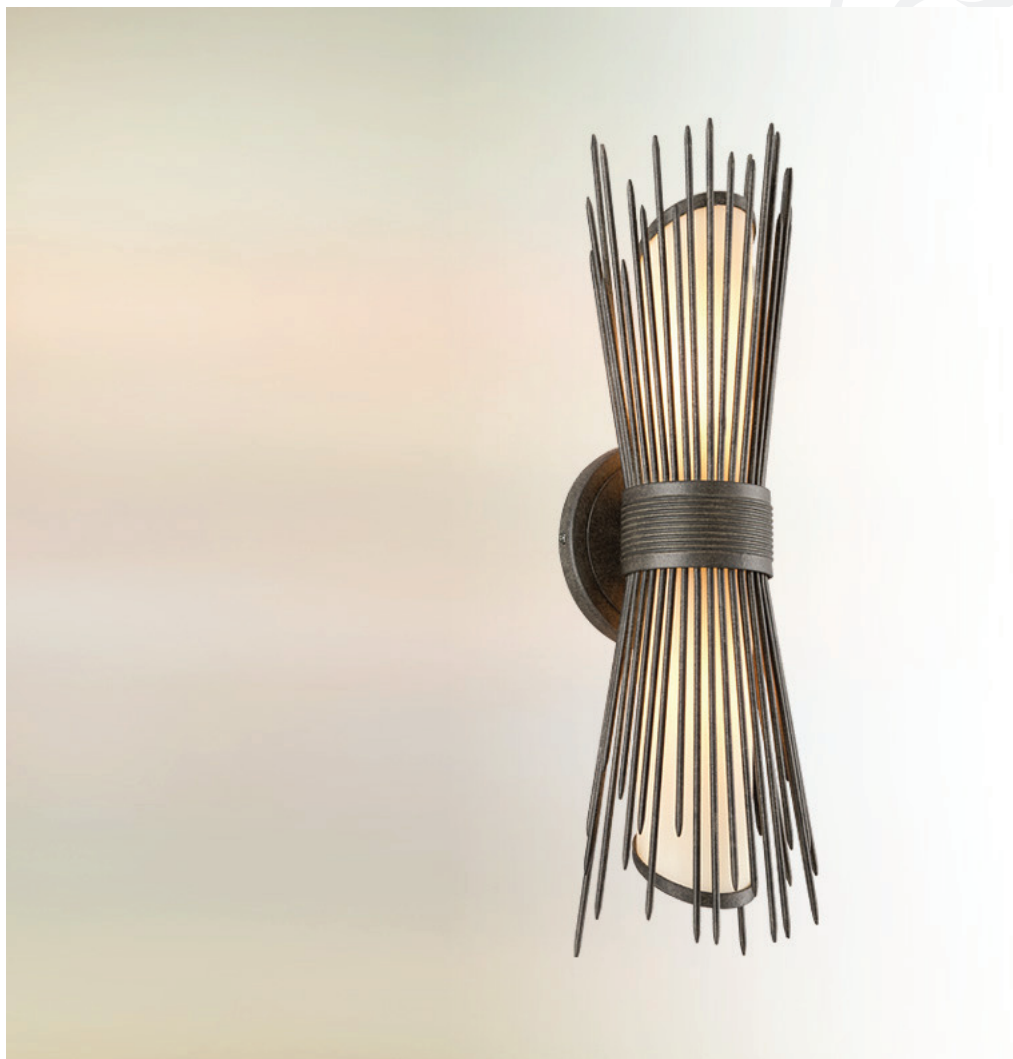

# BLINK OUTDOOR

**B4272**

**EXTERIOR WALL SCONCE**

Hand-Crafted Aluminum

French Iron Finish

Provence Glass

6.25"W 20.75"H 5.75"P 10.5"TCD

Back Plate: 5.5"W 0.75"D