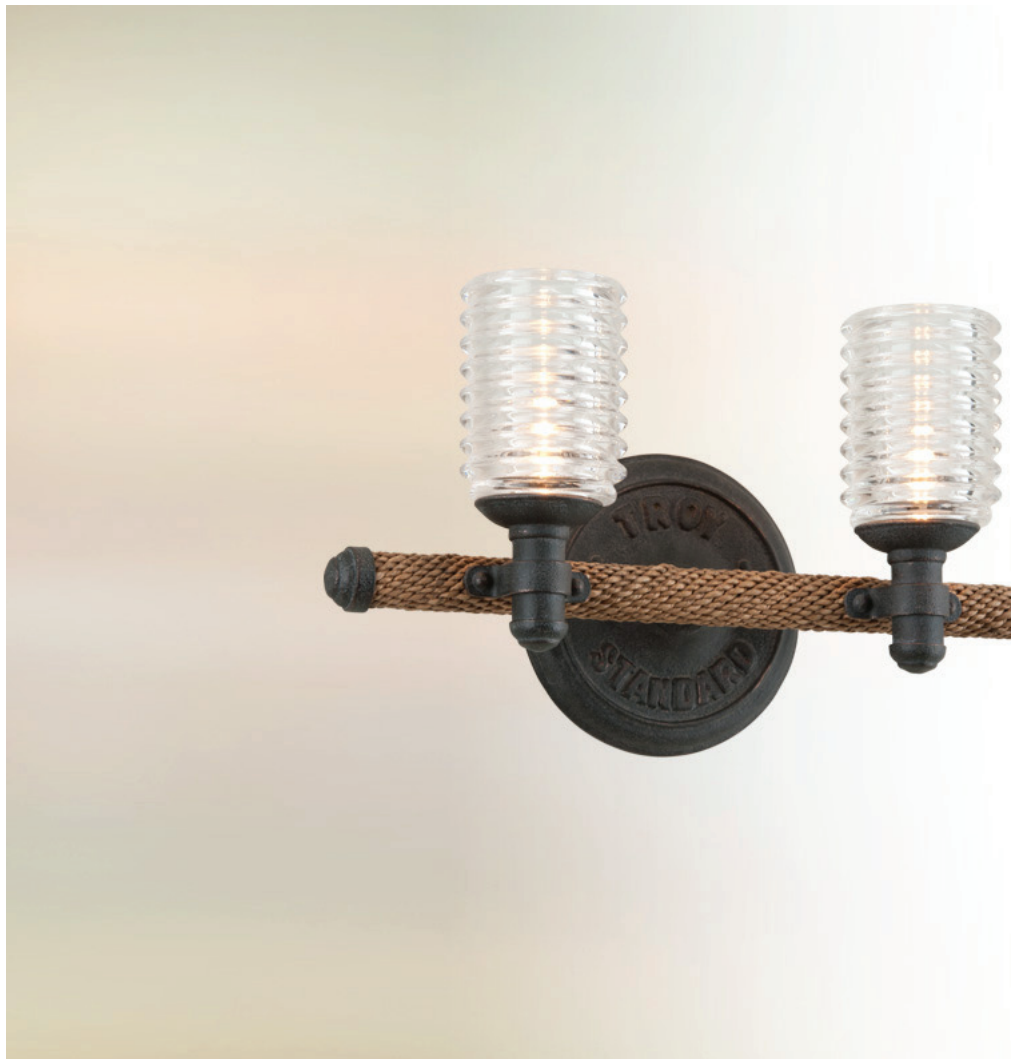

EMBARCADERO

B4152

BATH SCONCE

Hand-Worked Wrought Iron with Antique Manila Rope

Solid Ribbed Clear Glass

Shipyards Bronze Finish

16"W 9"H 5.5"P

2-60W Cand Base