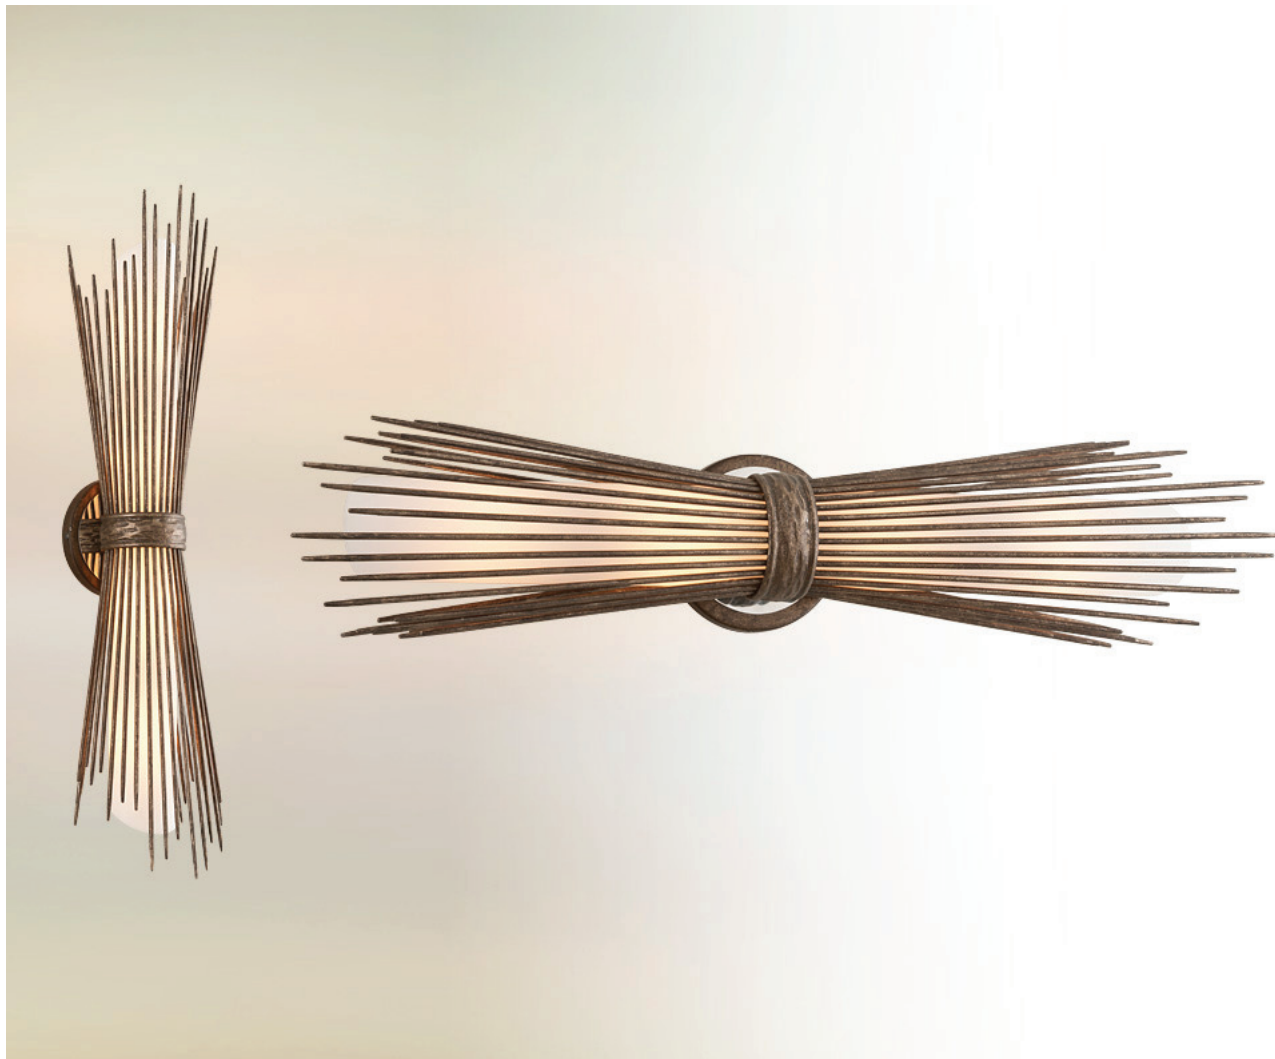

BLINK

B4143

BATH SCONCE

Hand-Worked Wrought Iron

Matte Opal Glass

Light Cottage Bronze Finish

30.5"W 6.5"H 5.75"P

4-60W Cand Base