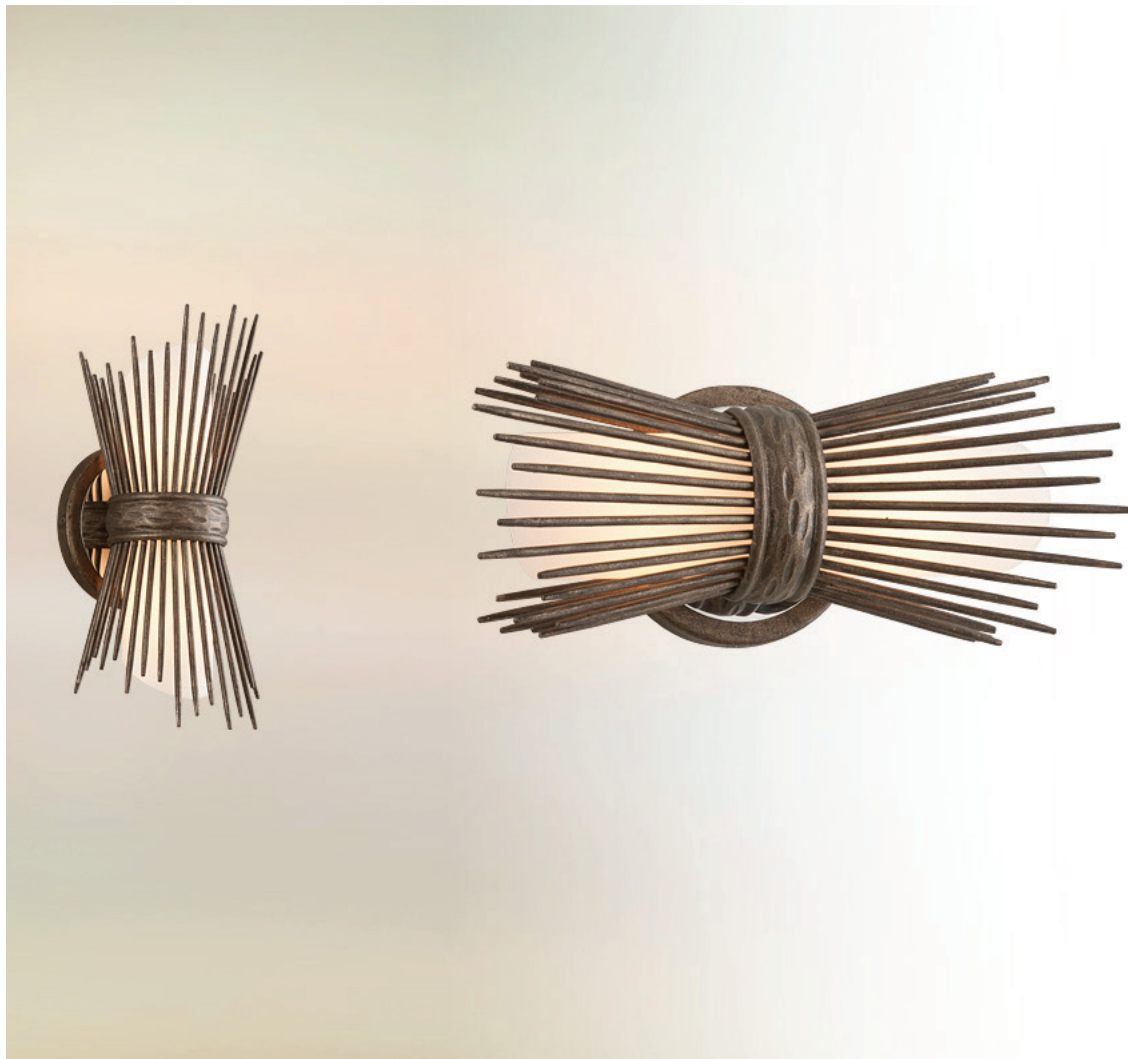

BLINK

B4141

BATH SCONCE

Hand-Worked Wrought Iron

Matte Opal Glass

Light Cottage Bronze Finish

14"W 6.5"H 5.75"P

2-60W Cand Base