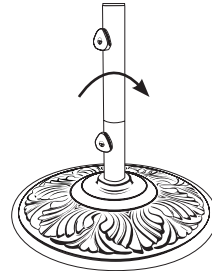

Assembly and Operation Guide

BASE

BW50 50 lbs. *Classic*

BA50 50 lbs. *Art Deco*

BG50 50 lbs. *Garden*

BA150 150 lbs. *Commercial*

Thank you for purchasing Treasure Garden's Umbrella Base.
Please remove all contents from the package, inspect and review checklist.

CHECKLIST

- A - (1) Upper Stem
- B - (1) Reduced Stem
- C - (1) Full Stem
- D - (2) Knobs
- E - (1) Ring
- F - (1) Base

STEP 1 ASSEMBLE BASE

- Carefully remove base from box.
- Attach stem to base and turn clockwise until fully tightened.

STEP 2 SECURING UMBRELLA

- Place base in desired location.
- Insert umbrella into base stem and tighten knobs by turning clockwise to secure umbrella in place.

Note:

- Base knobs may loosen over time. Simply tighten base knobs during use of umbrella to ensure umbrella is secure.