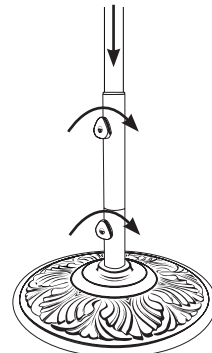

CHECKLIST

- A - (1) Upper Stem
- B - (1) Reduced Stem
- C - (1) Full Stem
- D - (2) Knobs
- E - (1) Ring
- F - (1) Base

STEP 1 ASSEMBLE BASE

- Carefully remove base from box.
- Attach stem to base and turn clockwise until fully tightened.

STEP 2 SECURING UMBRELLA

- Place base in desired location.
- Insert umbrella into base stem and tighten knobs by turning clockwise to secure umbrella in place.

Note:

- Base knobs may loosen over time. Simply tighten base knobs during use of umbrella to ensure umbrella is secure.

STEM FEATURES

FULL STEM

Recommended for free-standing

Free-standing application

REDUCED STEM

For under-the-table use

Table application

SAFETY PRECAUTIONS