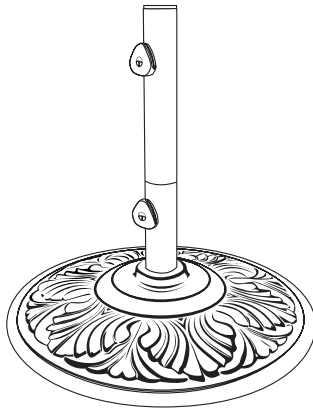

Assembly and Operation Guide

BASE

BW50 50 lbs. *Classic*

BA50 50 lbs. *Art Deco*

BG50 50 lbs. *Garden*

BA150 150 lbs. *Commercial*

Thank you for purchasing Treasure Garden's Umbrella Base.
Please remove all contents from the package, inspect and review checklist.

CHECKLIST

- A - (1) Upper Stem
- B - (1) Reduced Stem
- C - (1) Full Stem
- D - (2) Knobs
- E - (1) Ring
- F - (1) Base

STEP 1 ASSEMBLE BASE

- Carefully remove base from box.
- Attach stem to base and turn clockwise until fully tightened.

STEP 2 SECURING UMBRELLA

- Place base in desired location.
- Insert umbrella into base stem and tighten knobs by turning clockwise to secure umbrella in place.

Note:

- Base knobs may loosen over time. Simply tighten base knobs during use of umbrella to ensure umbrella is secure.