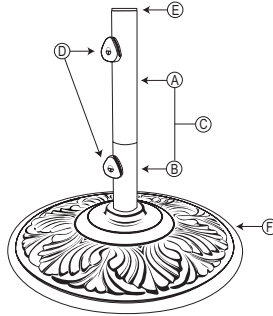

Assembly and Operation Guide

BASE

BW50 50 lbs. *Classic*

BA50 50 lbs. *Art Deco*

BG50 50 lbs. *Garden*

BA150 150 lbs. *Commercial*

Thank you for purchasing Treasure Garden's Umbrella Base.
Please remove all contents from the package, inspect and review checklist.

CHECKLIST

- A - (1) Upper Stem
- B - (1) Reduced Stem
- C - (1) Full Stem
- D - (2) Knobs
- E - (1) Ring
- F - (1) Base

STEP 1 ASSEMBLE BASE

- Carefully remove base from box.
- Attach stem to base and turn clockwise until fully tightened.

STEP 2 SECURING UMBRELLA

- Place base in desired location.
- Insert umbrella into base stem and tighten knobs by turning clockwise to secure umbrella in place.

Note:

- Base knobs may loosen over time. Simply tighten base knobs during use of umbrella to ensure umbrella is secure.