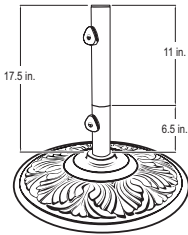

CHECKLIST

- A - (1) Upper Stem
- B - (1) Reduced Stem
- C - (1) Full Stem
- D - (2) Knobs
- E - (1) Ring
- F - (1) Base

STEP 1 ASSEMBLE BASE

- Carefully remove base from box.
- Attach stem to base and turn clockwise until fully tightened.

STEP 2 SECURING UMBRELLA

- Place base in desired location.
- Insert umbrella into base stem and tighten knobs by turning clockwise to secure umbrella in place.

Note:

- Base knobs may loosen over time. Simply tighten base knobs during use of umbrella to ensure umbrella is secure.

STEM FEATURES

FULL STEM

Recommended for free-standing

Free-standing application

REDUCED STEM

For under-the-table use

Table application

SAFETY PRECAUTIONS