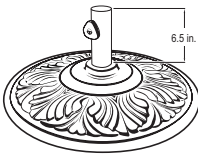

STEP 2 SECURING UMBRELLA

- Place base in desired location.
- Insert umbrella into base stem and tighten knobs by turning clockwise to secure umbrella in place.

Note:

- Base knobs may loosen over time. Simply tighten base knobs during use of umbrella to ensure umbrella is secure.

STEM FEATURES

FULL STEM

Recommended for free-standing

Free-standing application

REDUCED STEM

For under-the-table use

Table application

SAFETY PRECAUTIONS