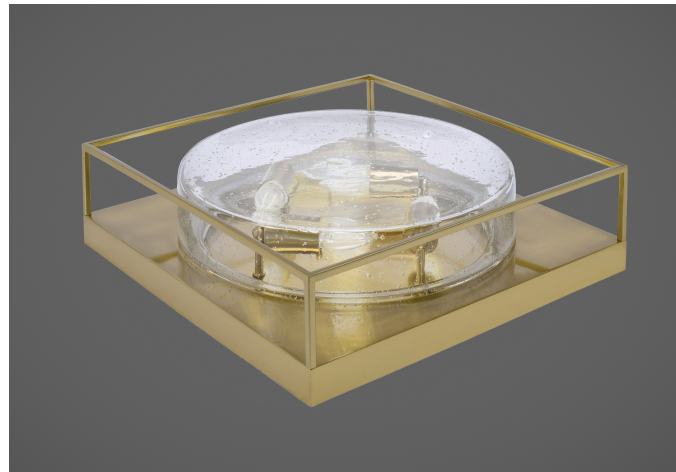


TOLTEC

-LIGHTING-

Published on Tolteclight (<http://toltecltg.com>)

858-NAB-0

SKU: 858-NAB-0

18" Flush Mount, 4-Bulbs, Shown In New Age Brass Finish With Clear Bubble Glass

Finish Color: New Age Brass

Bulb Info: 4 medium base 60 watt bulb(s) (not included)

Medium Base LED bulb(s) can be used

ETL/CETL Listed

Length: 18"

Width: 18"

Height: 5"

Weight: 9 lb

Assembly Instructions:

[assembly_sheet_858.pdf](#)