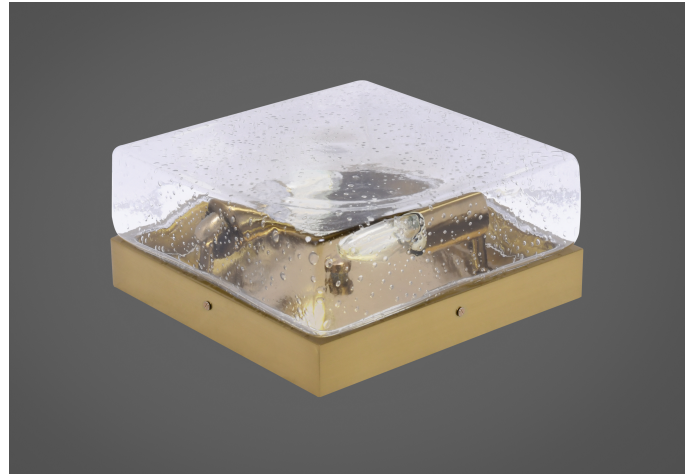


TOLTEC

-LIGHTING-

Published on Tolteclight (<http://toltecltg.com>)

840-NAB-0

SKU: 840-NAB-0

10" Flush Mount, 2-Bulbs, Shown In New Age Brass Finish With Clear Bubble Glass

Finish Color: New Age Brass

Bulb Info: 2 medium base 60 watt bulb(s) (not included)

Medium Base LED bulb(s) can be used

ETL/CETL Listed

Length: 10"

Width: 10"

Height: 4.5"

Weight: 6 lb

Assembly Instructions:

[assembly_sheet_840.pdf](#)