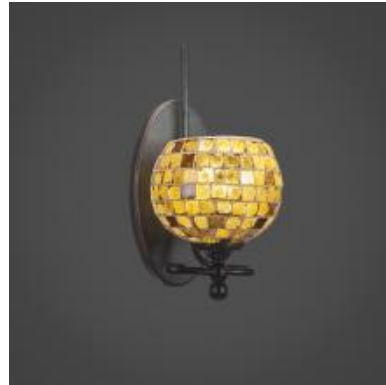

TOLTEC

-LIGHTING-

Published on Tolteclight (<http://toltecltg.com>)

591-DG-402

SKU: 591-DG-402

Capri 1 Light Wall Sconce Shown In Dark Granite Finish With 6" Copper Mosaic

Finish Color: Dark Granite

Bulb Info: 1 medium base 100 watt bulb(s) (not included)

Length: 6"

Depth: 9.5

Height: 13"

Weight: 4 lb

Backplate: W 5" x H 10"