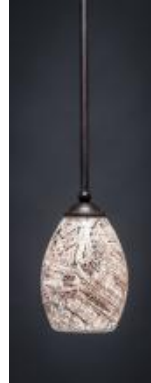

# TOLTEC

-LIGHTING-

Published on Tolteclight (<http://toltecltg.com>)

---

**560-DG-5054**

**SKU:** 560-DG-5054

Zilo Stem Mini Pendant Shown In Dark Granite Finish  
With 5" Natural Fusion Glass

**Finish Color:** Dark Granite

**Bulb Info:** 1 medium base 100 watt bulb(s) (not  
included)

**Height:** 8"

**Weight:** 3 lb