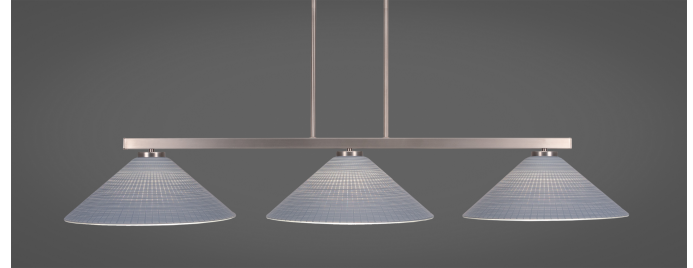

TOLTEC

-LIGHTING-

Published on Tolteclight (<http://toltecltg.com>)

4523-GP-4012

SKU: 4523-GP-4012

Atlas 3 Light Bar Shown In Graphite Finish With 16" Gray Matrix Glass

Finish Color: Graphite

Bulb Info: 3 medium base 150 watt bulb(s) (not included)

Medium Base LED bulb(s) can be used

UL/CUL Listed

Comes Standard With: Comes With 1-3", 1-6", And 4-12" Stem Sections Per Side And 8 FT. Of Wire

Canopy Image:

Length: 51.75"

Width: 16"

Height: 7.5"

Weight: 19 lb

Canopy: L 10.25" x W 5.5" x H 2.25"

Min Hanging Height:9.75

Max Hanging Height:66.75

Assembly Instructions:

[assembly_sheet_4523.pdf](#)