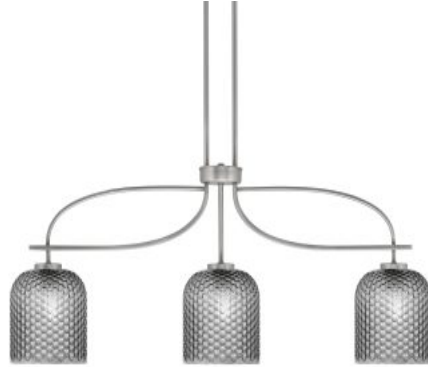

### Cavella 3 Light Island Light, Graphite Finish, 7" Smoke Textured Glass

In Stock

Also available in these finishes:

Matte Black

New Age Brass

---

Width: 7"

Length: 39.5"

Height: 15.25"

Weight: 12 lbs

Canopy: 6" in Dia. X H 2.5"

---

Min. Hanging Height: 17.75"

Max. Hanging Height: 62.75"

---

---

Comes standard with:

- 1-3", 1-6", 3-12" Stem Sections Per Side
- 8 FT. Of Wire

---

Bulb info:

- 3 medium base 100 watt bulb(s) (not included)
- Medium Base LED bulb(s) can be used
- UL/CUL Listed
- Dimmable (Dimmer Not Included)

---

Assembly instructions:

- [assembly sheet 3936.pdf](#)

---

Product Description

Enhance your space with the Cavella 3-Light Island Light. Effortlessly install and enjoy its 120 volt power supply. Keep it pristine with easy maintenance using a damp cloth - do not use chemical cleaners. Explore the range of finish and color options to find the perfect match for your space.