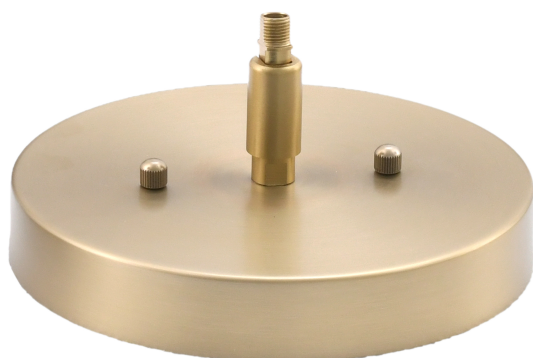

# TOLTEC

-LIGHTING-

Published on Tolteclight (<http://toltecltg.com>)

---

**3906-NAB-4029**

**SKU:** 3906-NAB-4029

Cavella 6 Light, Uplight, Chandelier, New Age Brass Finish, 5" Black Matrix Glass

**Finish Color:** New Age Brass

**Bulb Info:** 6 medium base 100 watt bulb(s) (not included)

Medium Base LED bulb(s) can be used

UL/CUL Listed

**Comes Standard With:** 1-3", 1-6", 3-12" Stem Sections, 8 FT. Of Wire, Works On A Sloped Ceiling

**Canopy Image:**

**Width:** 31"

**Height:** 14.75"

**Weight:** 11 lb

**Canopy:** W 6" dia. H 3"

**Min Hanging Height:**17.75

**Max Hanging Height:**62.75

**Assembly Instructions:**