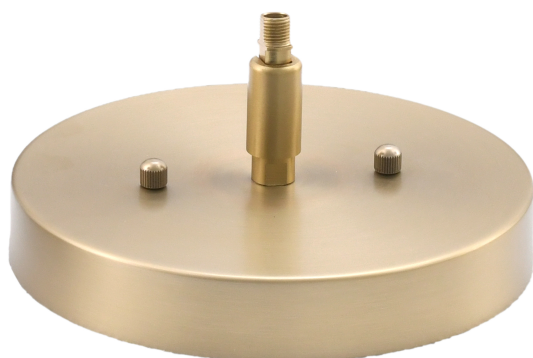

TOLTEC

-LIGHTING-

Published on Tolteclight (<http://toltecltg.com>)

3904-NAB-3009

SKU: 3904-NAB-3009

Cavella 4 Light, Uplight, Chandelier, New Age Brass Finish, 4" Onyx Swirl Glass

Finish Color: New Age Brass

Bulb Info: 4 medium base 100 watt bulb(s) (not included)

Medium Base LED bulb(s) can be used

UL/CUL Listed

Comes Standard With: 1-3", 1-6", 3-12" Stem Sections, 8 FT. Of Wire, Works On A Sloped Ceiling

Canopy Image:

Width: 21.5"

Height: 14.5"

Weight: 7 lb

Canopy: W 6" dia. H 3"

Min Hanging Height:17.5

Max Hanging Height:62.5

Assembly Instructions: