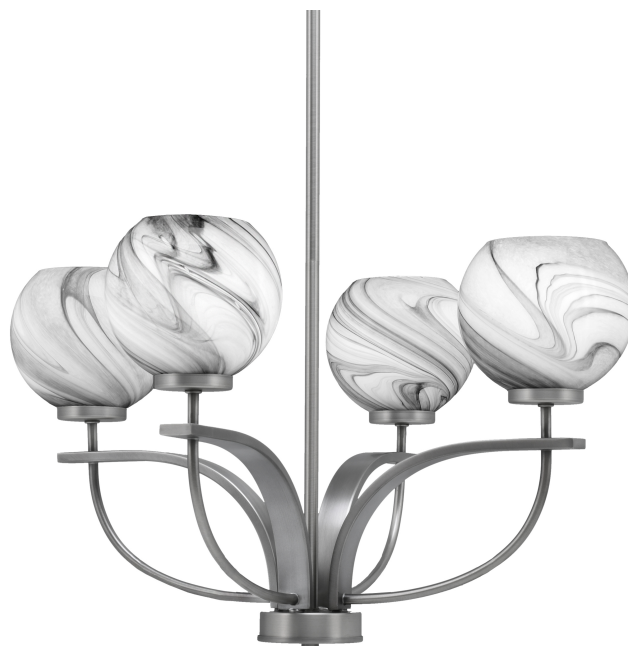

TOLTEC

-LIGHTING-

Published on Tolteclight (<http://toltecltg.com>)

3904-GP-4109

SKU: 3904-GP-4109

Cavella 4 Light, Uplight, Chandelier, Graphite Finish,
5.75" Onyx Swirl Glass

Finish Color: Graphite

Bulb Info: 4 medium base 100 watt bulb(s) (not included)

Medium Base LED bulb(s) can be used

UL/CUL Listed

Comes Standard With: 1-3", 1-6", 3-12" Stem Sections, 8 FT. Of Wire, Works On A Sloped Ceiling

Canopy Image:

Width: 23.75"

Height: 13.5"

Weight: 7 lb

Canopy: W 6" dia. H 3"