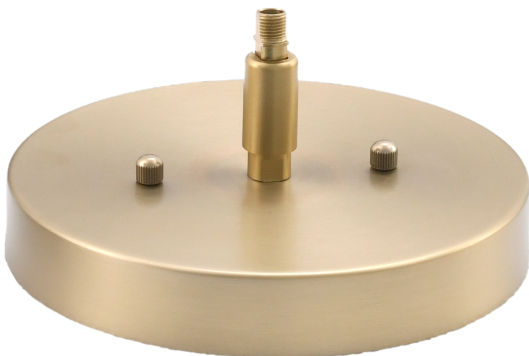


TOLTEC

-LIGHTING-

Published on Tolteclight (<http://toltecltg.com>)

3901-NAB-615

SKU: 3901-NAB-615

Cavella Stem Hung Mini Pendant, New Age Brass Finish, 5" White Linen Glass

Finish Color: New Age Brass

Bulb Info: 1 medium base 100 watt bulb(s) (not included)

Medium Base LED bulb(s) can be used

UL/CUL Listed

Comes Standard With: 1-3", 1-6", 3-12" Stem Sections, 8 FT. Of Wire, Works On A Sloped Ceiling

Canopy Image:

Width: 5"

Height: 12.5"

Weight: 3 lb

Canopy: W 6" dia. H 3"