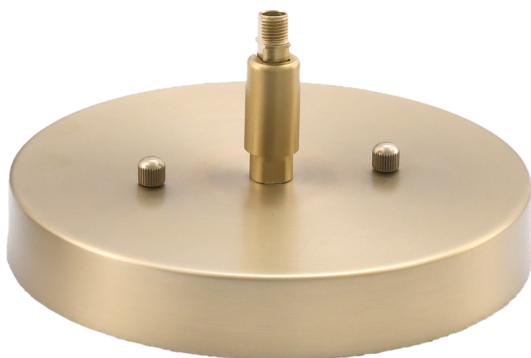

TOLTEC

-LIGHTING-

Published on Tolteclight (<http://tolteclight.com>)

3901-NAB-540

SKU: 3901-NAB-540

Cavella Stem Hung Mini Pendant, New Age Brass Finish, 13" Clear Ribbed Glass

Finish Color: New Age Brass

Bulb Info: 1 medium base 100 watt bulb(s) (not included)

Medium Base LED bulb(s) can be used

UL/CUL Listed

Comes Standard With: 1-3", 1-6", 3-12" Stem Sections, 8 FT. Of Wire, Works On A Sloped Ceiling

Canopy Image:

Width: 13"

Height: 11.75"

Weight: 8 lb

Canopy: W 6" dia. H 3"