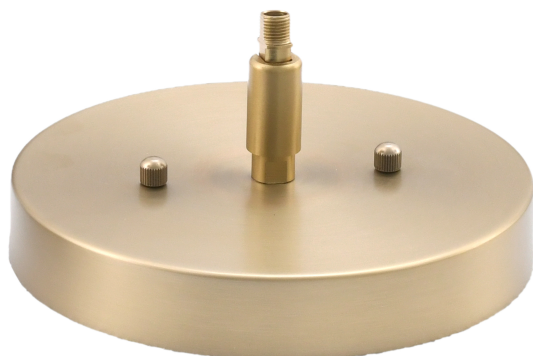

TOLTEC

-LIGHTING-

Published on Tolteclight (<http://toltecltg.com>)

3901-NAB-5122

SKU: 3901-NAB-5122

Cavella Stem Hung Mini Pendant, New Age Brass Finish, 10" Smoke Ribbed Glass

Finish Color: New Age Brass

Bulb Info: 1 medium base 100 watt bulb(s) (not included)

Medium Base LED bulb(s) can be used

UL/CUL Listed

Comes Standard With: 1-3", 1-6", 3-12" Stem Sections, 8 FT. Of Wire, Works On A Sloped Ceiling

Canopy Image:

Width: 10"

Height: 16"

Weight: 5 lb

Canopy: W 6" dia. H 3"