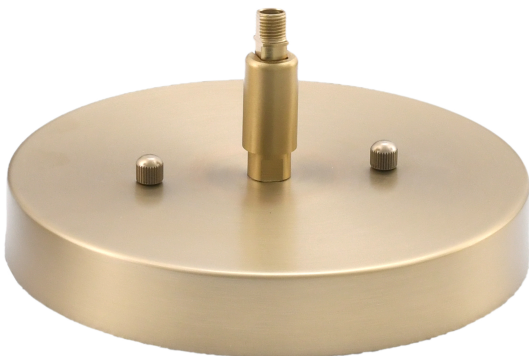

TOLTEC

-LIGHTING-

Published on Tolteclight (<http://toltecltg.com>)

3901-NAB-4922

SKU: 3901-NAB-4922

Cavella Stem Hung Mini Pendant, New Age Brass Finish, 9" Smoke Textured Glass

Finish Color: New Age Brass

Bulb Info: 1 medium base 100 watt bulb(s) (not included)

Medium Base LED bulb(s) can be used

UL/CUL Listed

Comes Standard With: 1-3", 1-6", 3-12" Stem Sections, 8 FT. Of Wire, Works On A Sloped Ceiling

Canopy Image:

Width: 9"

Height: 15.25"

Weight: 4 lb

Canopy: W 6" dia. H 3"

Min Hanging Height: 18.25

Max Hanging Height: 63.25

Assembly Instructions: