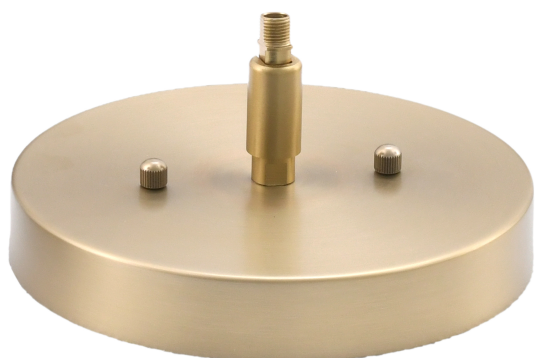

TOLTEC

-LIGHTING-

Published on Tolteclight (<http://toltecltg.com>)

3901-NAB-4359

SKU: 3901-NAB-4359

Cavella Stem Hung Mini Pendant, New Age Brass Finish, 9.5" Onyx Swirl Glass

Finish Color: New Age Brass

Bulb Info: 1 medium base 100 watt bulb(s) (not included)

Medium Base LED bulb(s) can be used

UL/CUL Listed

Comes Standard With: 1-3", 1-6", 3-12" Stem Sections, 8 FT. Of Wire, Works On A Sloped Ceiling

Canopy Image:

Width: 9.5"

Height: 15.5"

Weight: 4 lb

Canopy: W 6" dia. H 3"