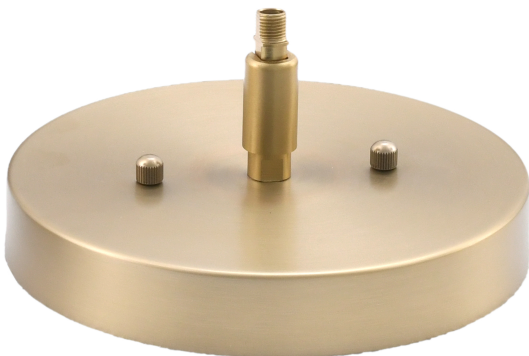

TOLTEC

-LIGHTING-

Published on Tolteclight (<http://toltecltg.com>)

3901-NAB-4352

SKU: 3901-NAB-4352

Cavella Stem Hung Mini Pendant, New Age Brass Finish, 9.5" Smoke Bubble Glass

Finish Color: New Age Brass

Bulb Info: 1 medium base 100 watt bulb(s) (not included)

Medium Base LED bulb(s) can be used

UL/CUL Listed

Comes Standard With: 1-3", 1-6", 3-12" Stem Sections, 8 FT. Of Wire, Works On A Sloped Ceiling

Canopy Image:

Width: 9.5"

Height: 15.5"

Weight: 4 lb

Canopy: W 6" dia. H 3"

Min Hanging Height: 18.5

Max Hanging Height: 63.5

Assembly Instructions: