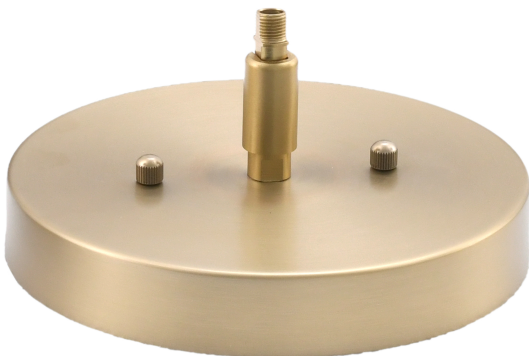


TOLTEC

-LIGHTING-

Published on Tolteclight (<http://toltecltg.com>)

3901-NAB-4039

SKU: 3901-NAB-4039

Cavella Stem Hung Mini Pendant, New Age Brass Finish, 6" Black Matrix Glass

Finish Color: New Age Brass

Bulb Info: 1 medium base 100 watt bulb(s) (not included)

Medium Base LED bulb(s) can be used

UL/CUL Listed

Comes Standard With: 1-3", 1-6", 3-12" Stem Sections, 8 FT. Of Wire, Works On A Sloped Ceiling

Canopy Image:

Width: 6"

Height: 13.5"

Weight: 3 lb

Canopy: W 6" dia. H 3"