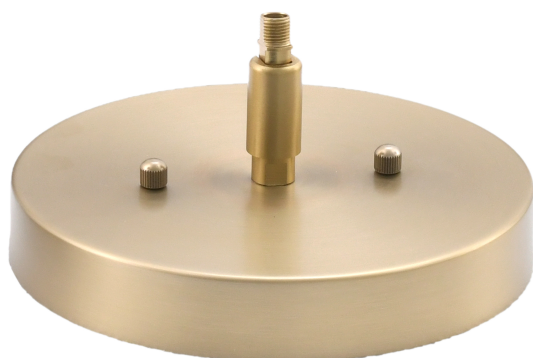

TOLTEC

-LIGHTING-

Published on Tolteclight (<http://toltecltg.com>)

3901-NAB-316

SKU: 3901-NAB-316

Cavella Stem Hung Mini Pendant, New Age Brass Finish, 12" White Muslin Glass

Finish Color: New Age Brass

Bulb Info: 1 medium base 100 watt bulb(s) (not included)

Medium Base LED bulb(s) can be used

UL/CUL Listed

Comes Standard With: 1-3", 1-6", 3-12" Stem Sections, 8 FT. Of Wire, Works On A Sloped Ceiling

Canopy Image:

Width: 12"

Height: 12.5"

Weight: 4 lb

Canopy: W 6" dia. H 3"