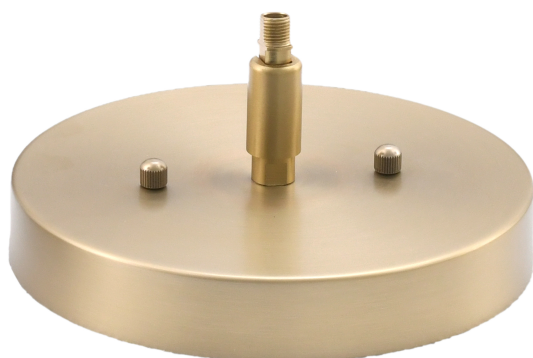

## 3901-NAB-314

**SKU:** 3901-NAB-314

Cavella Stem Hung Mini Pendant, New Age Brass Finish, 10 " White Muslin Glass

**Finish Color:** New Age Brass

**Bulb Info:** 1 medium base 100 watt bulb(s) (not included)

Medium Base LED bulb(s) can be used

UL/CUL Listed

**Comes Standard With:** 1-3", 1-6", 3-12" Stem Sections, 8 FT. Of Wire, Works On A Sloped Ceiling

**Canopy Image:**

**Width:** 10"

**Height:** 11.5"

**Weight:** 4 lb

**Canopy:** W 6" dia. H 3"

**Min Hanging Height:**14.5

**Max Hanging Height:**59.5

**Assembly Instructions:**