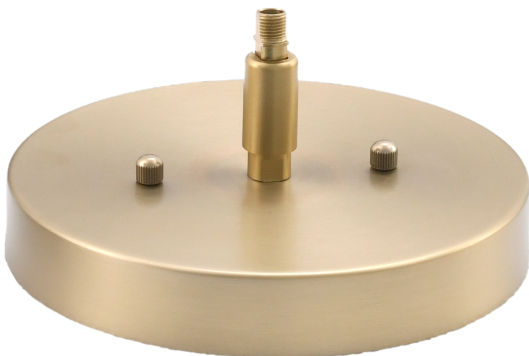

TOLTEC

-LIGHTING-

Published on Tolteclight (<http://toltecltg.com>)

3901-NAB-2129

SKU: 3901-NAB-2129

Cavella Stem Hung Mini Pendant, New Age Brass Finish, 12" Onyx Swirl Glass

Finish Color: New Age Brass

Bulb Info: 1 medium base 100 watt bulb(s) (not included)

Medium Base LED bulb(s) can be used

UL/CUL Listed

Comes Standard With: 1-3", 1-6", 3-12" Stem Sections, 8 FT. Of Wire, Works On A Sloped Ceiling

Canopy Image:

Width: 12"

Height: 12.75"

Weight: 4 lb

Canopy: W 6" dia. H 3"