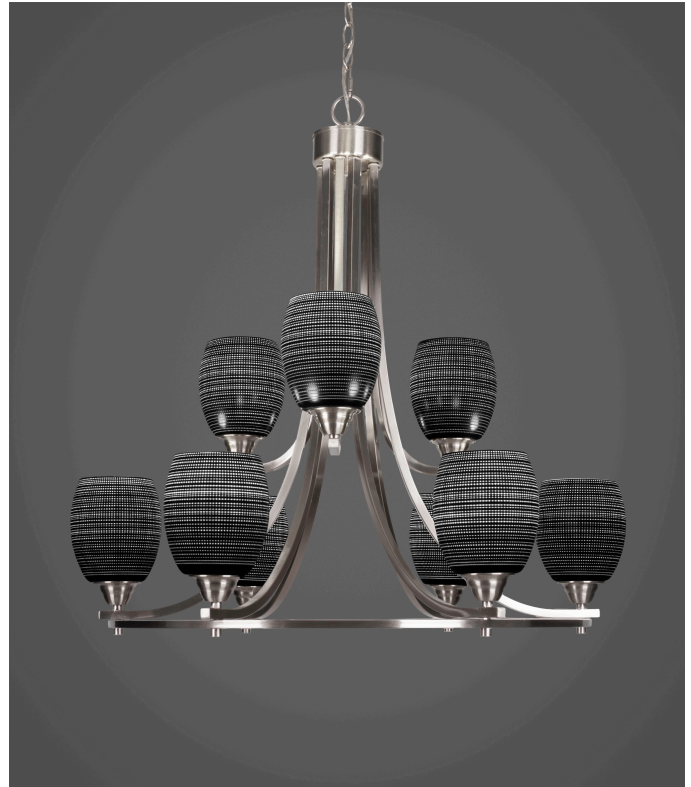

## 3409-BN-4029

**SKU:** 3409-BN-4029

Paramount 9 Light Chandelier In Brushed Nickel Finish With 5" Black Matrix Glass

**Finish Color:** Brushed Nickel

**Bulb Info:** 9 medium base 60 watt bulb(s) (not included)

Medium Base LED bulb(s) can be used

UL/CUL Listed

**Comes Standard With:** Comes With 10 FT. Of Chain And 11 FT. Of Wire

**Canopy Image:**

**Width:** 30"

**Height:** 29.75"

**Weight:** 18 lb

**Canopy:** 5" in Dia. X H 3"